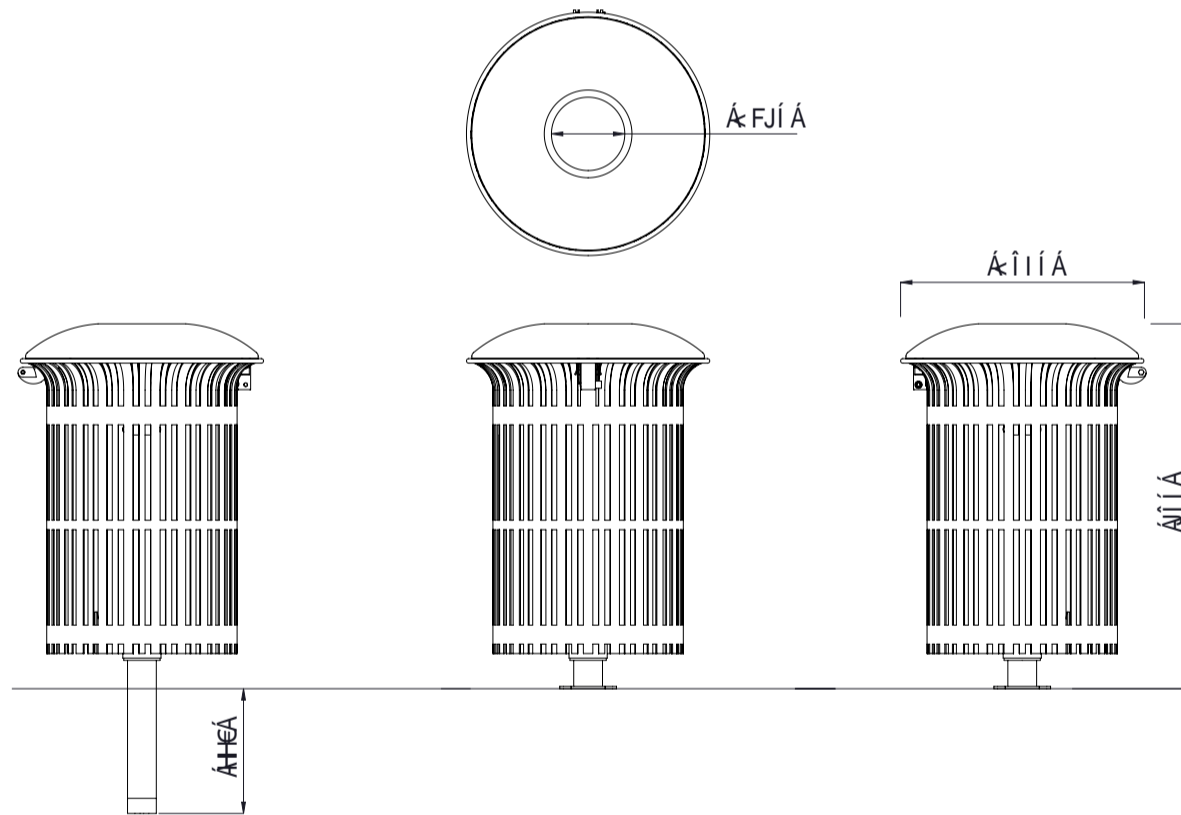

Ó[[ˇ] • Áq ã @ • Á @ , } Ác ^ Á q á ã ã Á } | Áq á Á æ Áã - Á Á Á ç Á

MATERIALS

FINISHES

FINISH OPTIONS

Steelwork

- Mild steel as standard
- Galvanised liner as standard - 100L
- Mild steel mounting base

- Powdercoated as standard
- Hot dip galvanised as standard

- Custom Paint options

Hardware / Fasteners

- Stainless steel

OPTIONS

DIMENSIONS

WEIGHT

- Plant or Surface mounted
- Ashtray lid option

- Ø645 x 965H as standard