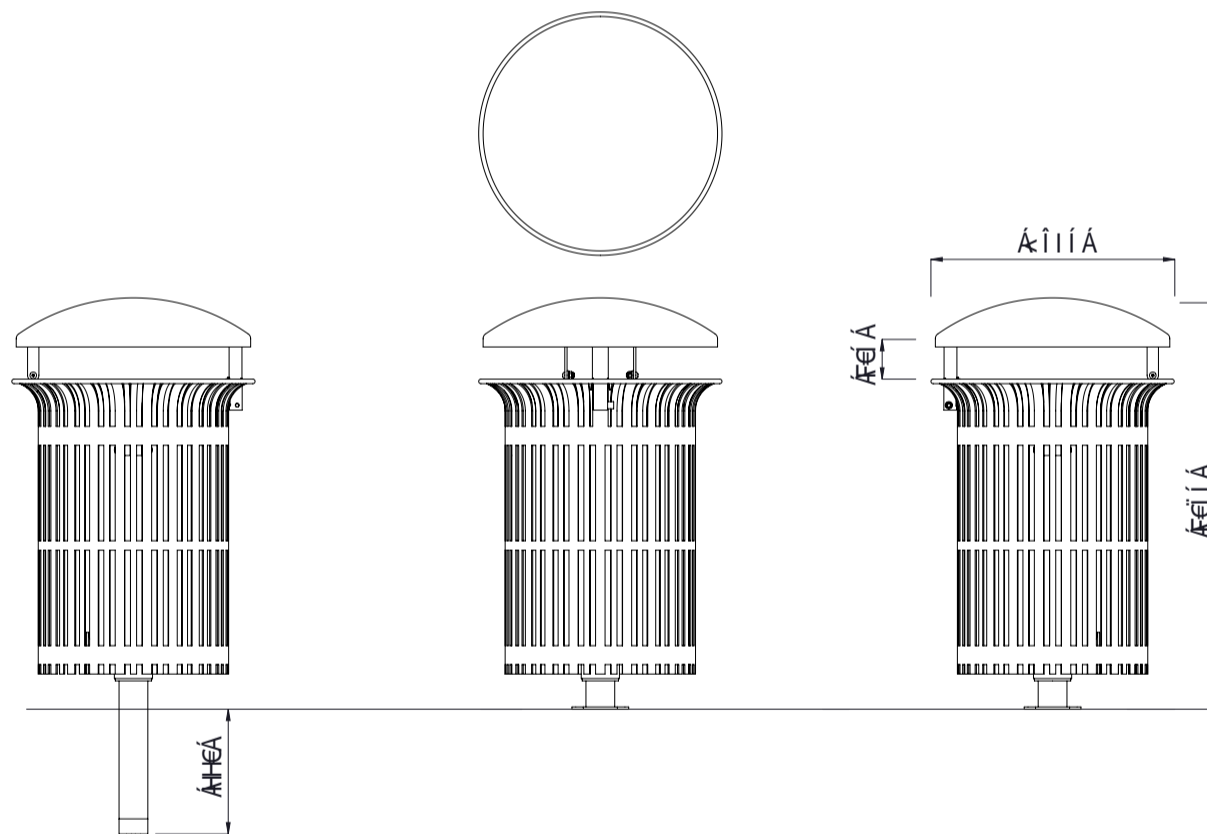

Ó[ [ ˇ ] • Áą ã @ • Á @, } Áš^Á şãæã^Á } | Áş åÁ æ Áš-!Áş Áşæš Ä

**MATERIALS**

**Steelwork**

- Mild steel as standard
- Galvanised liner as standard - 100L
- Mild steel mounting base

**Hardware / Fasteners**

- Stainless steel

**OPTIONS**

- Plant or Surface mounted
- Ashtray lid option

**FINISHES**

- Powdercoated as standard
- Hot dip galvanised as standard

**DIMENSIONS**

- Ø645 x 1075H as standard

**FINISH OPTIONS**