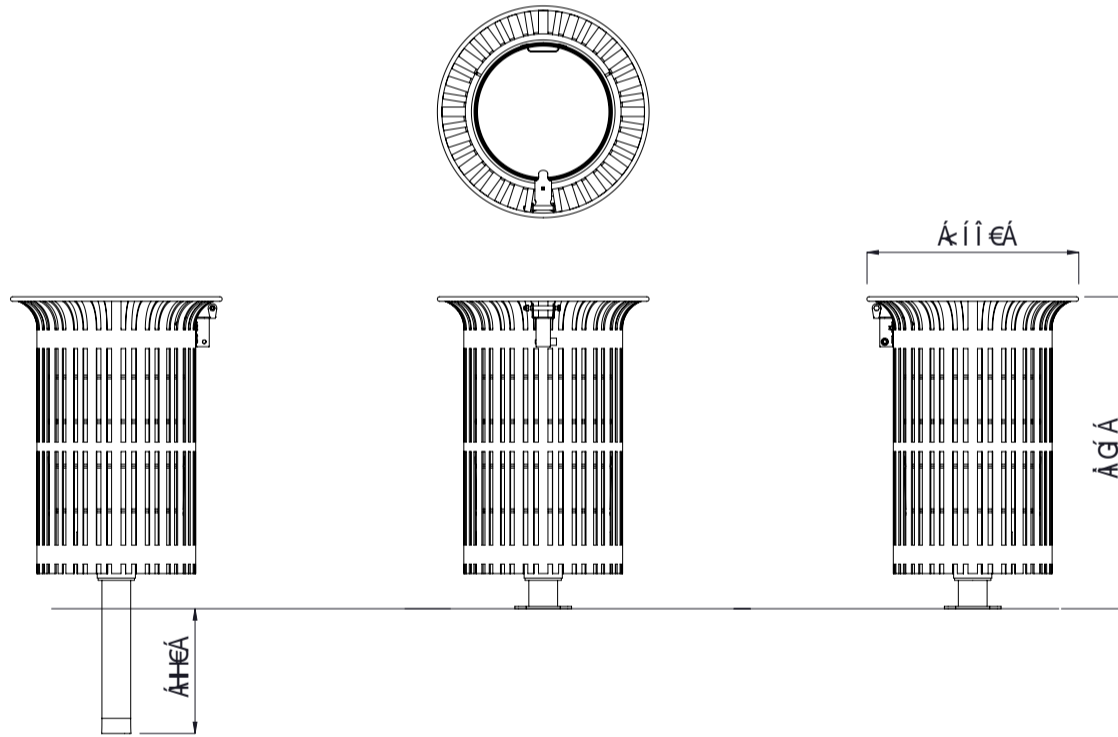

Ó[ [~]•Áã @•Á@, } Á^Á åæã^Á } | Áã áÁ æ Áã-!Á Á^æã È

**MATERIALS**

**Steelwork**

- Mild steel as standard
- Galvanised liner as standard - 60L
- Mild steel mounting base

**FINISHES**

- Powdercoated as standard
- Hot dip galvanised as standard

**FINISH OPTIONS**

- Custom paint options

**Hardware / Fasteners**

- Stainless steel

**OPTIONS**

- Plant or Surface mounted

**DIMENSIONS**

- Ø560 x 825H as standard

**WEIGHT**

- 32Kg

- Part of the 'St Louis' bin range. Made to order and can be customised to suit clients requirements.
- Furniture is not supplied with installation instructions, install fastenings or footing details. These are to be specified and determined by the installing contractor for the specific requirements of each site.