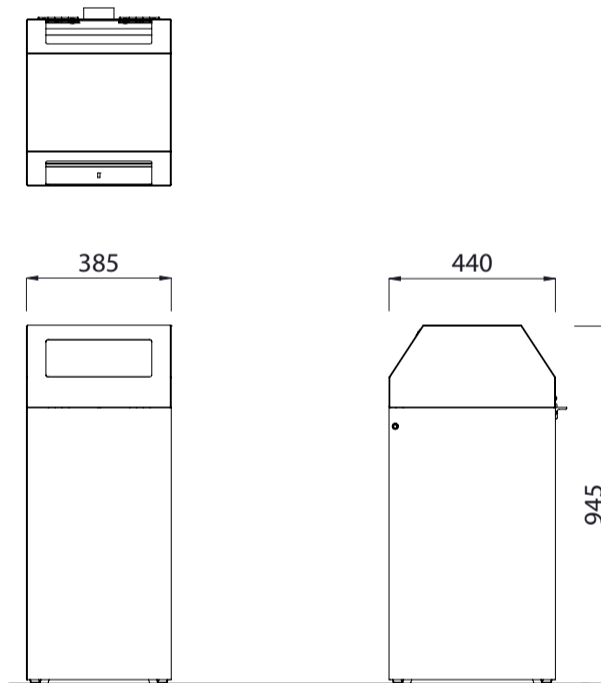

Colours / finishes shown are indicative only and may differ in reality.

	<p><b>MATERIALS</b></p> <ul style="list-style-type: none"> <li>• Mild steel</li> <li>• Galvanised liner as standard - 100L</li> </ul>	<p><b>FINISHES</b></p> <ul style="list-style-type: none"> <li>• Electro-plated and powdercoated</li> </ul>	<p><b>FINISH OPTIONS</b></p> <ul style="list-style-type: none"> <li>• Powdercoated lid and body</li> </ul>
<p><b>Steelwork</b></p>	<p><b>Hardware / Fasteners</b></p> <ul style="list-style-type: none"> <li>• Stainless steel</li> </ul>		
<p><b>OPTIONS</b></p> <ul style="list-style-type: none"> <li>• Surface mounted as standard</li> <li>• Ashtray lid option</li> <li>• Hinged covers over lid openings</li> </ul>	<p><b>DIMENSIONS</b></p> <ul style="list-style-type: none"> <li>• 385W x 945H x 440D</li> </ul>	<p><b>WEIGHT</b></p> <ul style="list-style-type: none"> <li>• 40Kg</li> </ul>	