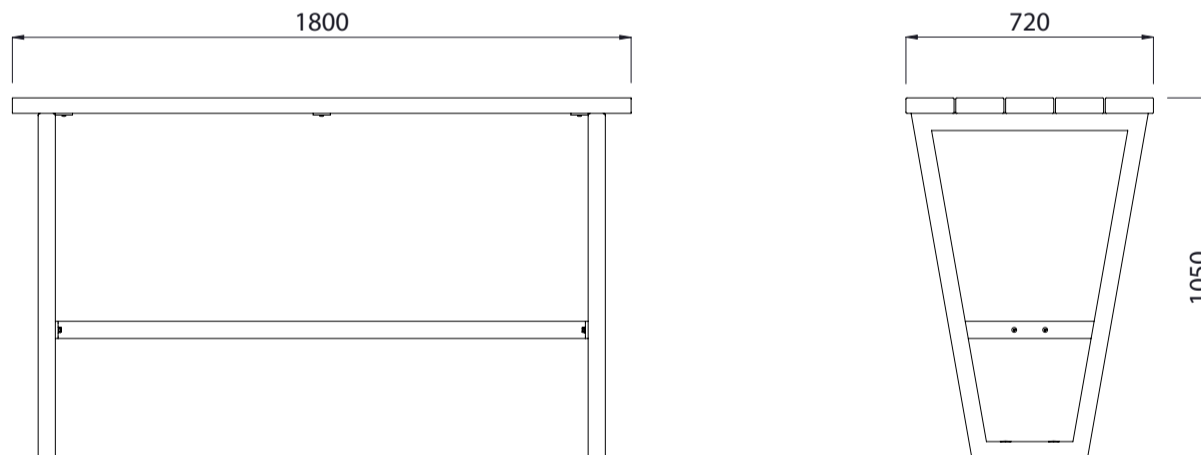

# Villa Leaner 1800mm Long

Colours / finishes shown are indicative only and may differ in reality.

## DIMENSIONS

- 1800L x 1050H x 720D as standard
- **2400L x 1050H x 720D**