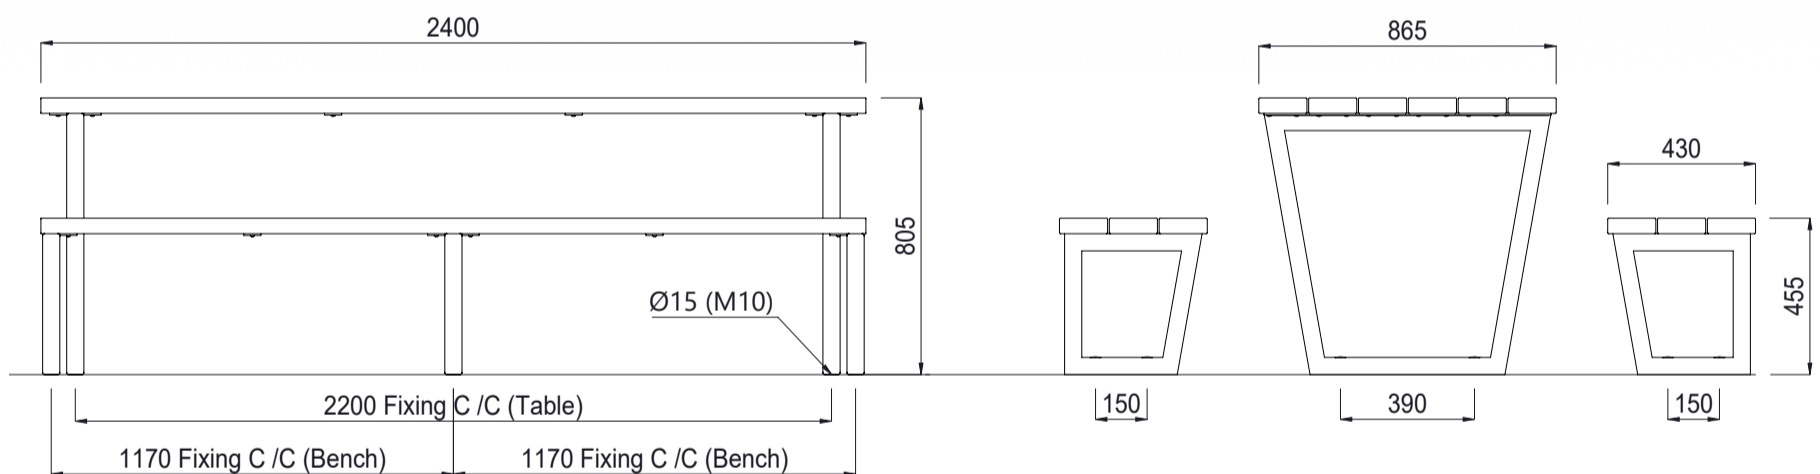

Villa Picnic Set 2400mm Long

Colours / finishes shown are indicative only and may differ in reality.

	MATERIALS	FINISHES	FINISH OPTIONS
Timber (Hardwood)	<ul style="list-style-type: none"> Vitex as standard Other species available on request 	<ul style="list-style-type: none"> Un-sealed (Natural) as standard Powdercoated 	<ul style="list-style-type: none"> Penetrating oil / Graffiti guard / Clear sealant Custom paint options
Metalwork	<ul style="list-style-type: none"> Aluminium as standard 		
Hardware / Fasteners	<ul style="list-style-type: none"> Stainless steel 		
	OPTIONS	DIMENSIONS	WEIGHT
	<ul style="list-style-type: none"> Plant mounted with inserts, surface mounted or freestanding 	<ul style="list-style-type: none"> 2400L x 805H x 865D (Table) 2400L x 455H x 430D (Bench) 	<ul style="list-style-type: none"> 100Kg 55Kg (Each)
	MOUNT TYPE		
(Refer to Footing detail sheet for mount type)	<ul style="list-style-type: none"> Plant mounted inserts - TYPE A2 Surface mounted - TYPE C 		