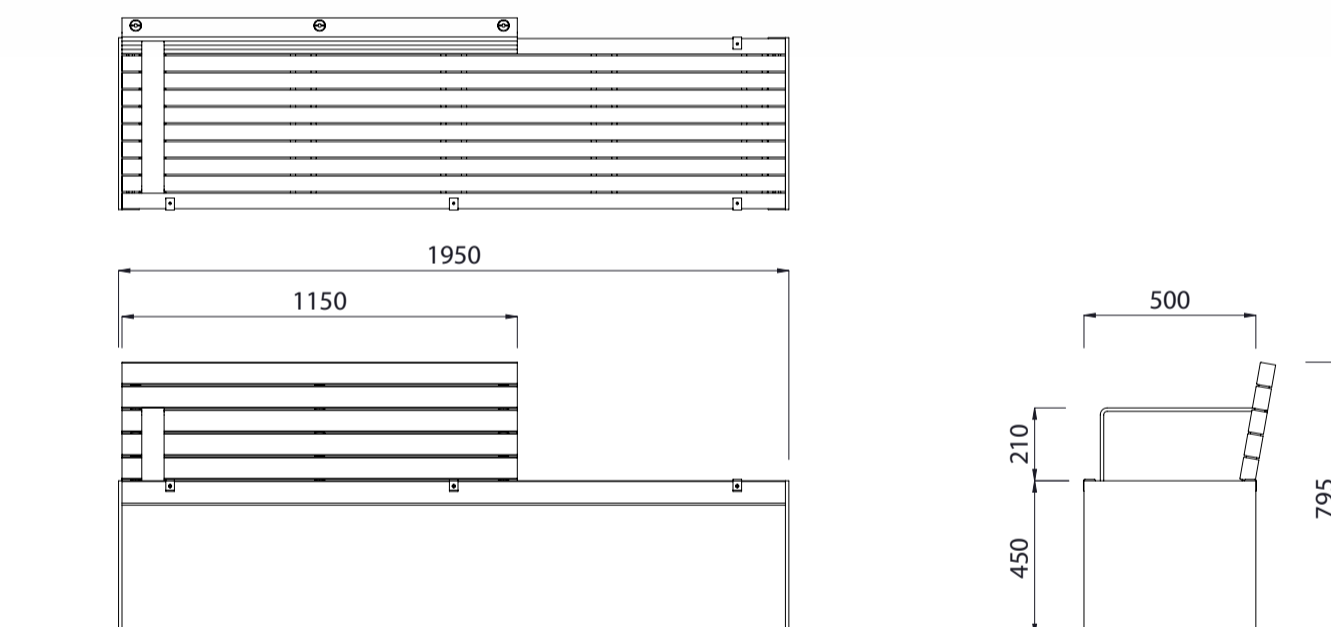

Waterfront Seat Half Backrest

Colours / finishes shown are indicative only and may differ in reality. Seat shown with optional armrests.

MATERIALS

- Timber (Hardwood)**
 - Purpleheart as standard
 - Other species available on request
- Steelwork**
 - 316 Stainless steel as standard
- Hardware / Fasteners**
 - Stainless steel

DIMENSIONS

- 1950L x 450H x 500D as standard

WEIGHT

- 130Kg

- Part of the 'Waterfront' furniture suite. Made to order and can be customised to suit clients requirements.
- **Auckland Council / Auckland Transport specified design**, manufactured by Fel Group.
- Furniture is not supplied with installation instructions, install fastenings or footing details. These are to be specified and determined by the installing contractor for the specific requirements of each site.

Waterfront Suite Complementing Furniture

Waterfront Seat Full Backrest 1950L

Waterfront Seat Half Backrest 1950L

Waterfront Bench 1950L

Waterfront Bench 1200L