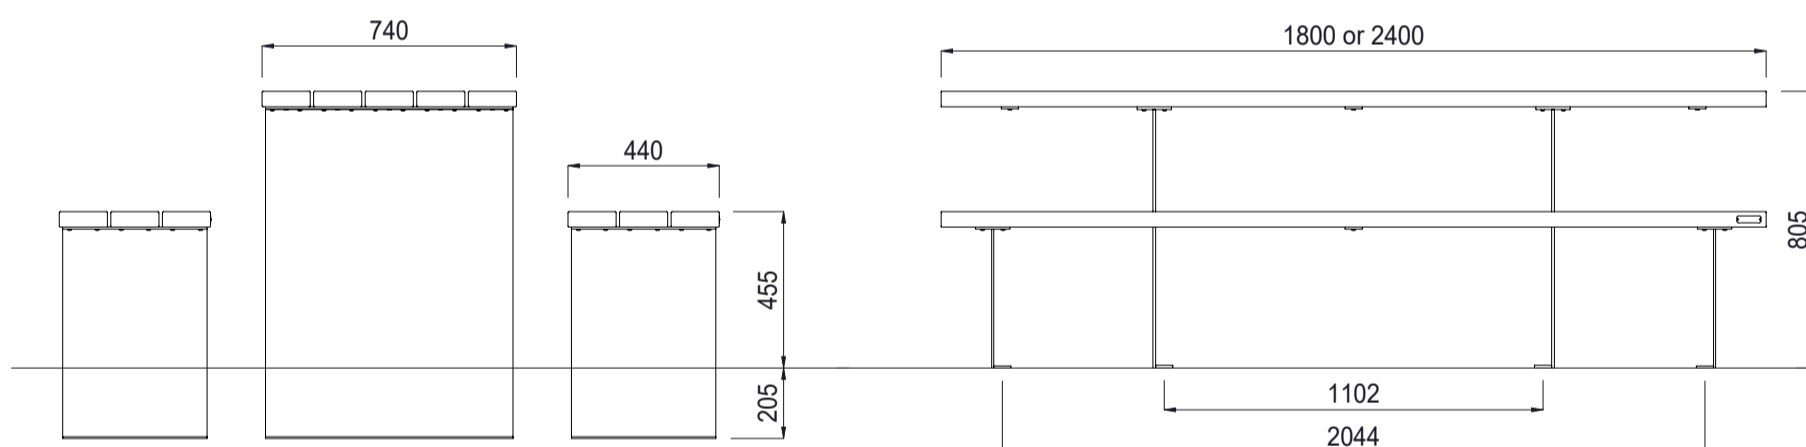

# Devonport Picnic Set AC 2400mm Long

Meets Accessibility Standards NZS4121-2001  
Colours / finishes shown are indicative only and may differ in reality.

	MATERIALS	FINISHES	FINISH OPTIONS
<b>Timber (Hardwood)</b>	<ul style="list-style-type: none"> <li>Vitex as standard</li> <li>Other species available on request</li> </ul>	<ul style="list-style-type: none"> <li>Un-sealed (Natural) as standard</li> </ul>	<ul style="list-style-type: none"> <li>Penetrating oil / Graffiti guard / Clear sealant</li> </ul>
<b>Metalwork</b>	<ul style="list-style-type: none"> <li>Aluminium as standard</li> </ul>	<ul style="list-style-type: none"> <li>Powdercoated</li> </ul>	<ul style="list-style-type: none"> <li>Custom paint options</li> </ul>
<b>Hardware / Fasteners</b>	<ul style="list-style-type: none"> <li>Stainless steel</li> </ul>		
	OPTIONS	DIMENSIONS	WEIGHT
	<ul style="list-style-type: none"> <li>Plant or surface mounted</li> <li>Laser cut logo / design in to legs</li> <li>Wheelchair access at ends of table</li> </ul>	<ul style="list-style-type: none"> <li>2400L x 805H x 740D (Table)</li> <li>2400L x 455H x 440D (Bench)</li> </ul>	<ul style="list-style-type: none"> <li>89Kg</li> <li>44Kg (Each)</li> </ul>
	MOUNT TYPE		
(Refer to Footing detail sheet for mount type)	<ul style="list-style-type: none"> <li>Surface mounted - TYPE C</li> </ul>		