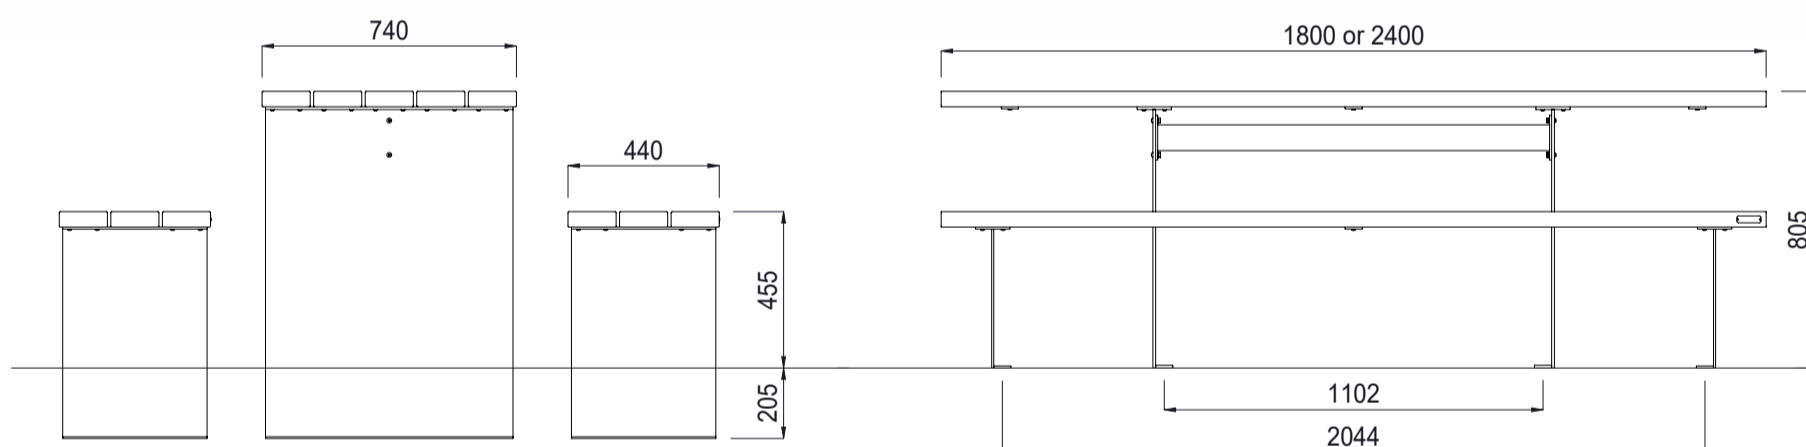

# Devonport Picnic Set AC 2400mm Long

Meets Accessibility Standards NZS4121-2001  
Colours / finishes shown are indicative only and may differ in reality.

	MATERIALS	FINISHES	FINISH OPTIONS
<b>Timber (Hardwood)</b>	<ul style="list-style-type: none"> <li>Vitex as standard</li> <li>Other species available on request</li> </ul>	<ul style="list-style-type: none"> <li>Un-sealed (Natural) as standard</li> </ul>	<ul style="list-style-type: none"> <li>Penetrating oil / Graffiti guard / Clear sealant</li> </ul>
<b>Metalwork</b>	<ul style="list-style-type: none"> <li>Aluminium as standard</li> </ul>	<ul style="list-style-type: none"> <li>Powdercoated</li> </ul>	<ul style="list-style-type: none"> <li>Custom paint options</li> </ul>
<b>Hardware / Fasteners</b>	<ul style="list-style-type: none"> <li>Stainless steel</li> </ul>		
	OPTIONS	DIMENSIONS	WEIGHT
	<ul style="list-style-type: none"> <li>Plant or surface mounted</li> <li>Laser cut logo / design in to legs</li> <li>Wheelchair access at ends of table</li> </ul>	<ul style="list-style-type: none"> <li>2400L x 805H x 740D (Table)</li> <li>2400L x 455H x 440D (Bench)</li> </ul>	<ul style="list-style-type: none"> <li>97Kg</li> <li>44Kg (Each)</li> </ul>
	MOUNT TYPE		
(Refer to Footing detail sheet for mount type)	<ul style="list-style-type: none"> <li>Surface mounted - TYPE C</li> </ul>		