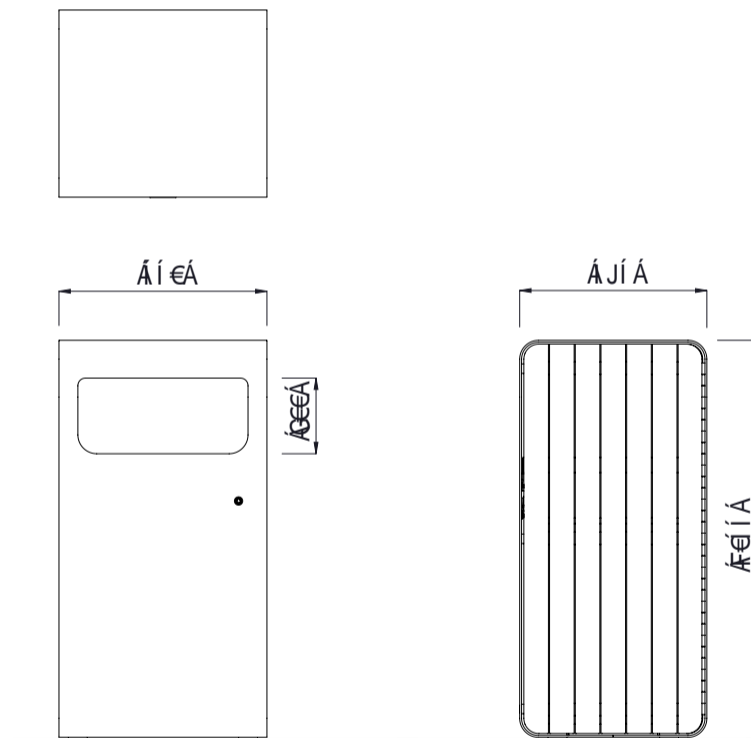

Ó [[^ ! • Á ã @ • Á @ , } Á ^ Á á ß æ Á } | Á ã á Á æ Á ã - \ Á Á ç Á ã ã Ë

MATERIALS

- **Timber (Hardwood)**
  - Vitex as standard
  - Other species available on request
- **Metalwork**
  - Aluminium as standard
- **Hardware / Fasteners**
  - Stainless steel

OPTIONS

- Surface mounted as standard
- Plastic liner as standard - 80L capacity

FINISHES

- Un-sealed (Natural) as standard
- Powdercoated as standard

DIMENSIONS

- 550W x 1055H x 495D

FINISH OPTIONS

- Penetrating oil / Graffiti guard / Clear sealant
- Custom paint options

WEIGHT

- 46Kg

- Made to order and can be customised to suit clients requirements.
- Furniture is not supplied with installation instructions, install fastenings or footing details. These are to be specified and determined by the installing contractor for the specific requirements of each site.