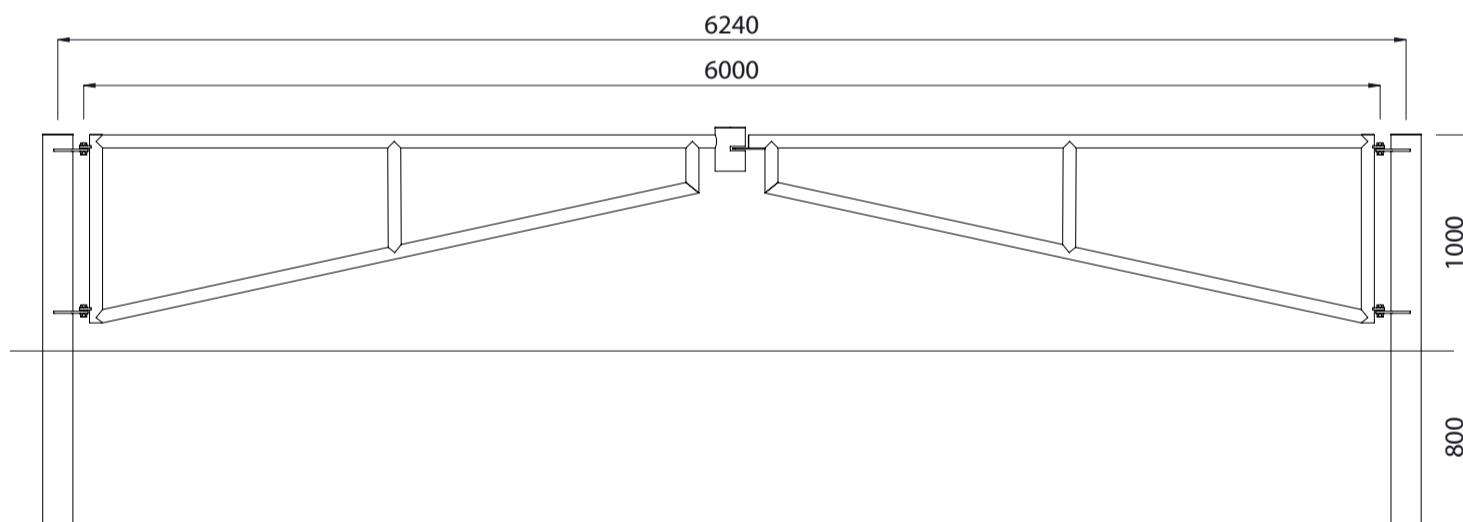

SF Double Gate 6000mm Long

Colours / finishes shown are indicative only and may differ in reality.

SPECIFICATIONS		FINISHES	FINISH OPTIONS
Product Code	GATEDBL6000G		
Steelwork	<ul style="list-style-type: none"> Mild steel as standard Gate - Ø60.3 medium wall pipe Post - Ø139.7 medium wall pipe 	<ul style="list-style-type: none"> Hot dip galvanised as standard 	<ul style="list-style-type: none"> Custom paint options
Hardware / Fasteners	<ul style="list-style-type: none"> Galvanised steel 		
OPTIONS		DIMENSIONS	WEIGHT
<ul style="list-style-type: none"> Post plant mounted as standard Padlock <u>not</u> supplied as standard 		<ul style="list-style-type: none"> 8000L x 1000H 7500L x 1000H 7000L x 1000H 6500L x 1000H 6000L x 1000H (Installed) 	<ul style="list-style-type: none"> 143Kg 140Kg 137Kg 135Kg 133Kg (Excluding lock posts)