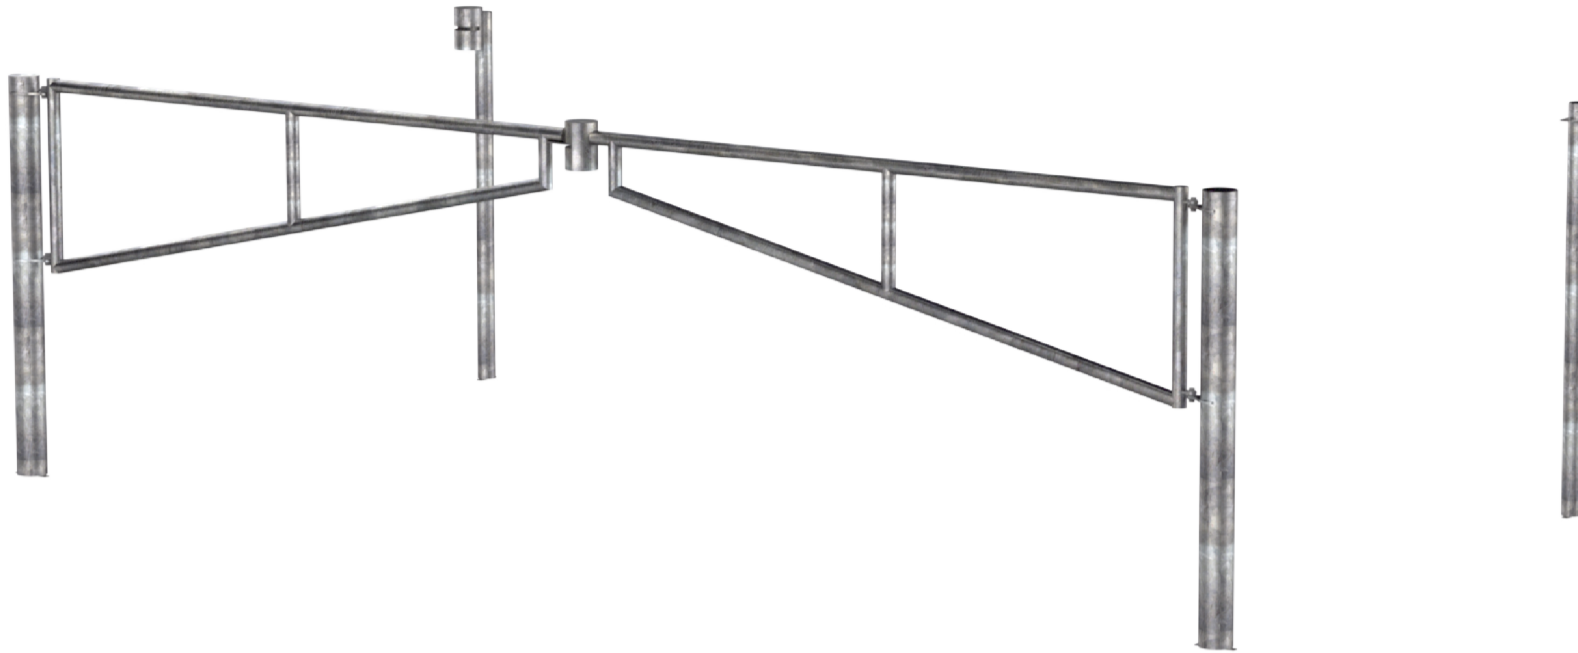

SF Double Gate 6000mm Long

Colours / finishes shown are indicative only and may differ in reality.

SPECIFICATIONS		FINISHES	FINISH OPTIONS
Product Code	GATEDBL6000G		
Steelwork	<ul style="list-style-type: none"> Mild steel as standard Gate - Ø60.3 medium wall pipe Post - Ø139.7 medium wall pipe 	<ul style="list-style-type: none"> Hot dip galvanised as standard 	<ul style="list-style-type: none"> Custom paint options
Hardware / Fasteners	<ul style="list-style-type: none"> Galvanised steel 		
OPTIONS		DIMENSIONS	WEIGHT
<ul style="list-style-type: none"> Post plant mounted as standard Padlock <u>not</u> supplied as standard 		<ul style="list-style-type: none"> 8000L x 1000H 7500L x 1000H 7000L x 1000H 6500L x 1000H 6000L x 1000H (Installed) 	<ul style="list-style-type: none"> 143Kg 140Kg 137Kg 135Kg 133Kg (Excluding lock posts)