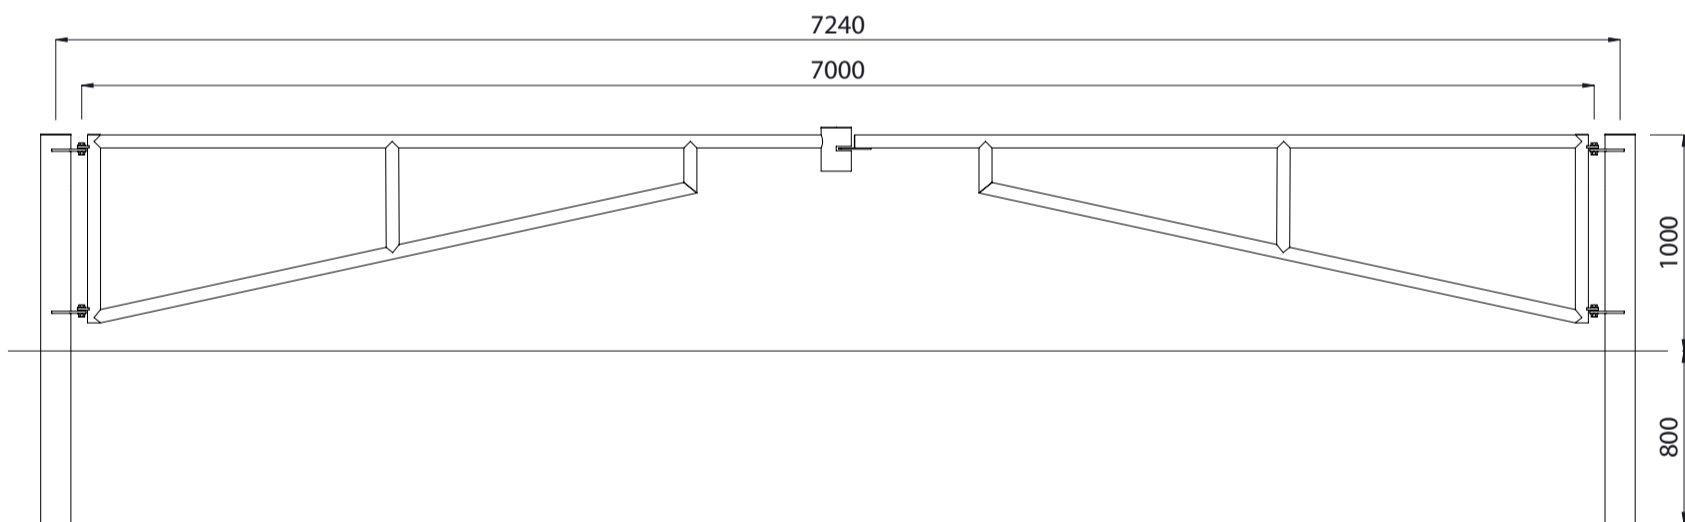

# SF Double Gate 7000mm Long

Colours / finishes shown are indicative only and may differ in reality.

SPECIFICATIONS		FINISHES	FINISH OPTIONS
<b>Product Code</b>	<b>GATEDBL7000G</b>		
<b>Steelwork</b>	<ul style="list-style-type: none"> <li>Mild steel as standard</li> <li>Gate - Ø60.3 medium wall pipe</li> <li>Post - Ø139.7 medium wall pipe</li> </ul>	<ul style="list-style-type: none"> <li>Hot dip galvanised as standard</li> </ul>	<ul style="list-style-type: none"> <li>Custom paint options</li> </ul>
<b>Hardware / Fasteners</b>	<ul style="list-style-type: none"> <li>Galvanised steel</li> </ul>		
OPTIONS		DIMENSIONS	WEIGHT
<ul style="list-style-type: none"> <li>Post plant mounted as standard</li> <li>Padlock <u>not</u> supplied as standard</li> </ul>		<ul style="list-style-type: none"> <li>8000L x 1000H</li> <li>7500L x 1000H</li> <li>7000L x 1000H (Installed)</li> <li>6500L x 1000H</li> <li>6000L x 1000H</li> </ul>	<ul style="list-style-type: none"> <li>143Kg</li> <li>140Kg</li> <li>137Kg (Excluding lock posts)</li> <li>135Kg</li> <li>133Kg</li> </ul>