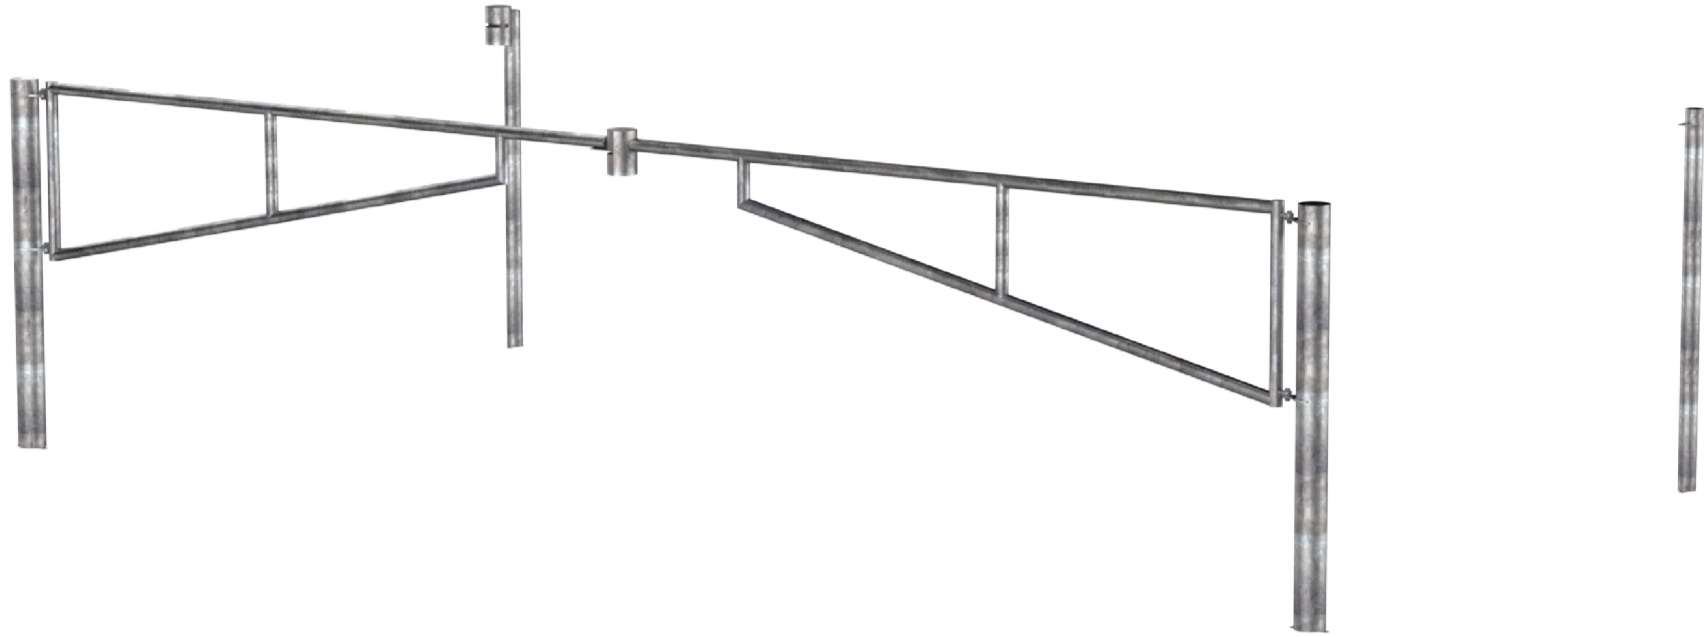

# SF Double Gate 7000mm Long

Colours / finishes shown are indicative only and may differ in reality.

SPECIFICATIONS		FINISHES	FINISH OPTIONS
<b>Product Code</b>	<b>GATEDBL7000G</b>		
<b>Steelwork</b>	<ul style="list-style-type: none"> <li>Mild steel as standard</li> <li>Gate - Ø60.3 medium wall pipe</li> <li>Post - Ø139.7 medium wall pipe</li> </ul>	<ul style="list-style-type: none"> <li>Hot dip galvanised as standard</li> </ul>	<ul style="list-style-type: none"> <li>Custom paint options</li> </ul>
<b>Hardware / Fasteners</b>	<ul style="list-style-type: none"> <li>Galvanised steel</li> </ul>		
OPTIONS		DIMENSIONS	WEIGHT
<ul style="list-style-type: none"> <li>Post plant mounted as standard</li> <li>Padlock <u>not</u> supplied as standard</li> </ul>		<ul style="list-style-type: none"> <li>8000L x 1000H</li> <li>7500L x 1000H</li> <li>7000L x 1000H (Installed)</li> <li>6500L x 1000H</li> <li>6000L x 1000H</li> </ul>	<ul style="list-style-type: none"> <li>143Kg</li> <li>140Kg</li> <li>137Kg (Excluding lock posts)</li> <li>135Kg</li> <li>133Kg</li> </ul>