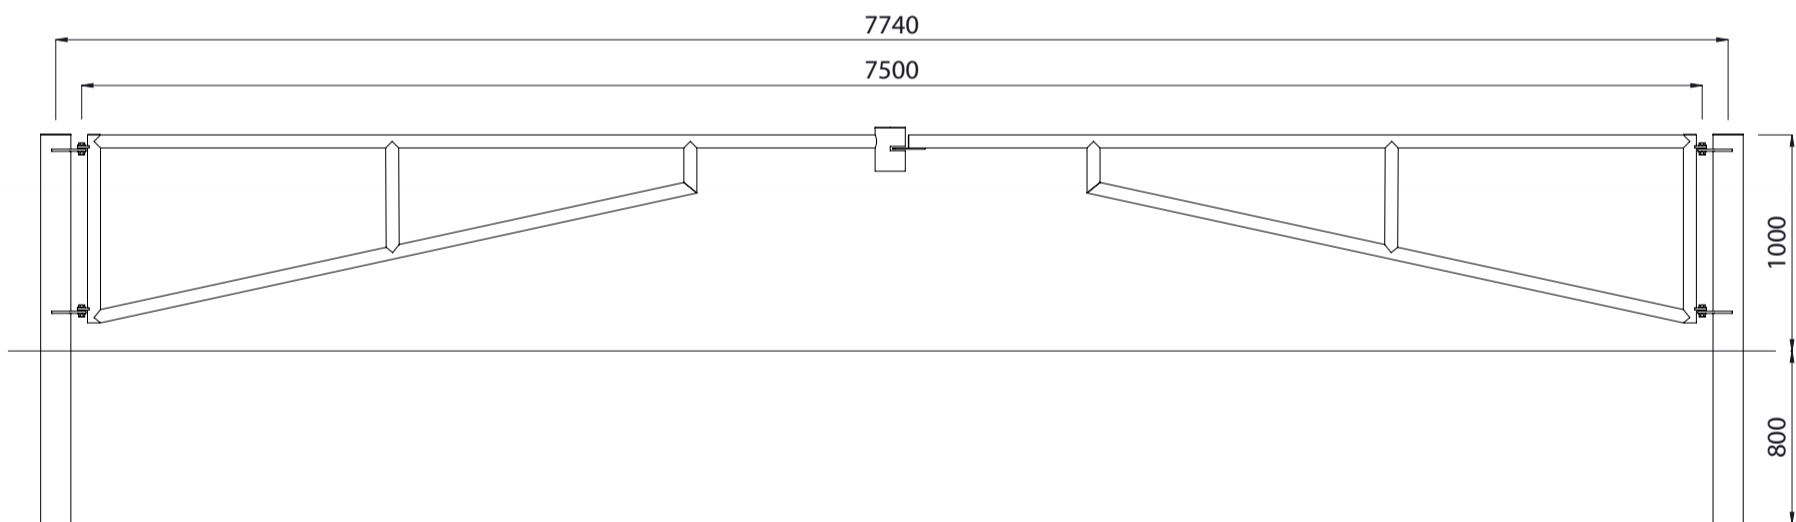

SF Double Gate 7500mm Long

Colours / finishes shown are indicative only and may differ in reality.

SPECIFICATIONS		FINISHES	FINISH OPTIONS
Product Code	GATEDBL7500G		
Steelwork	<ul style="list-style-type: none"> Mild steel as standard Gate - Ø60.3 medium wall pipe Post - Ø139.7 medium wall pipe 	<ul style="list-style-type: none"> Hot dip galvanised as standard 	<ul style="list-style-type: none"> Custom paint options
Hardware / Fasteners	<ul style="list-style-type: none"> Galvanised steel 		
OPTIONS		DIMENSIONS	WEIGHT
<ul style="list-style-type: none"> Post plant mounted as standard Padlock <u>not</u> supplied as standard 		<ul style="list-style-type: none"> 8000L x 1000H 7500L x 1000H (Installed) 7000L x 1000H 6500L x 1000H 6000L x 1000H 	<ul style="list-style-type: none"> 143Kg 140Kg (Excluding lock posts) 137Kg 135Kg 133Kg