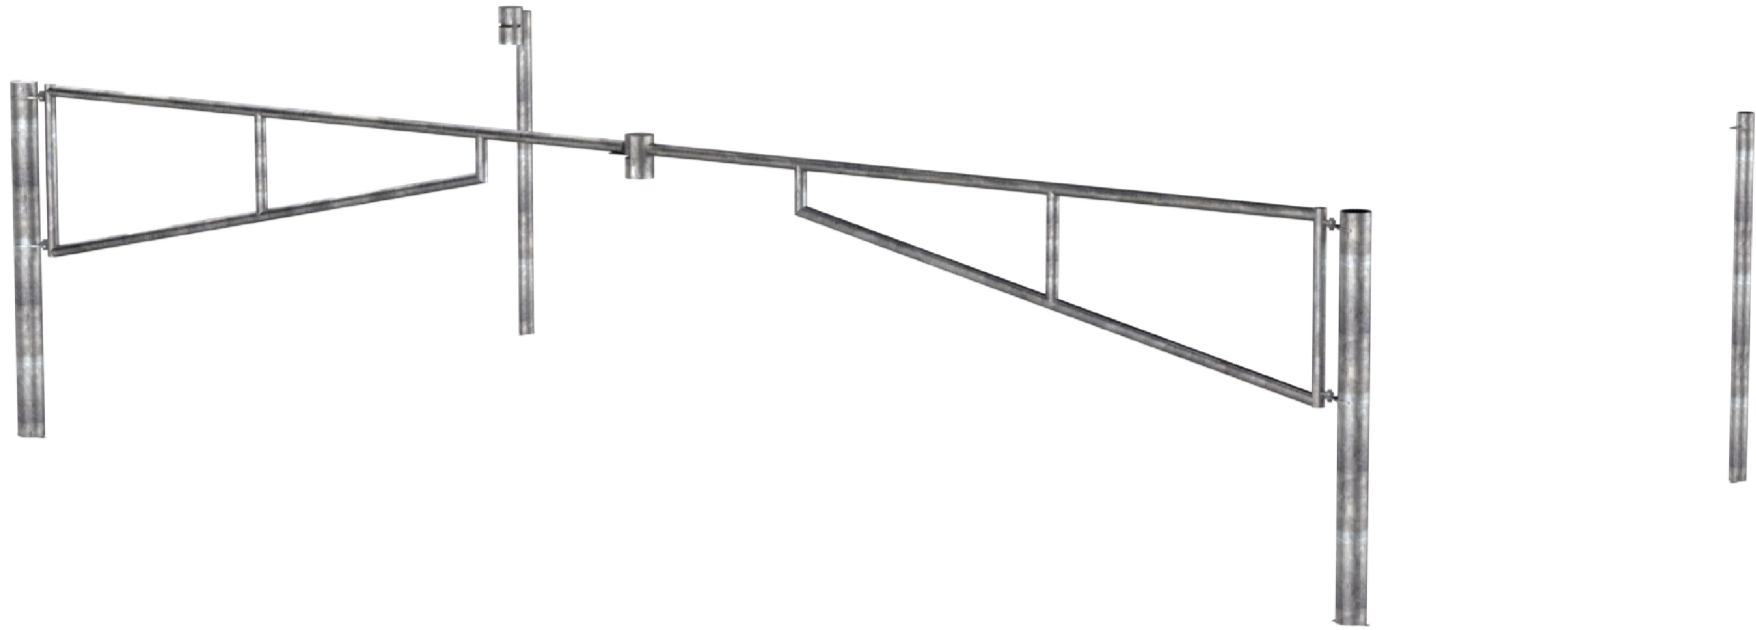

SF Double Gate 7500mm Long

Colours / finishes shown are indicative only and may differ in reality.

SPECIFICATIONS		FINISHES	FINISH OPTIONS
Product Code	GATEDBL7500G		
Steelwork	<ul style="list-style-type: none"> Mild steel as standard Gate - Ø60.3 medium wall pipe Post - Ø139.7 medium wall pipe 	<ul style="list-style-type: none"> Hot dip galvanised as standard 	<ul style="list-style-type: none"> Custom paint options
Hardware / Fasteners	<ul style="list-style-type: none"> Galvanised steel 		
OPTIONS		DIMENSIONS	WEIGHT
<ul style="list-style-type: none"> Post plant mounted as standard Padlock <u>not</u> supplied as standard 		<ul style="list-style-type: none"> 8000L x 1000H 7500L x 1000H (Installed) 7000L x 1000H 6500L x 1000H 6000L x 1000H 	<ul style="list-style-type: none"> 143Kg 140Kg (Excluding lock posts) 137Kg 135Kg 133Kg