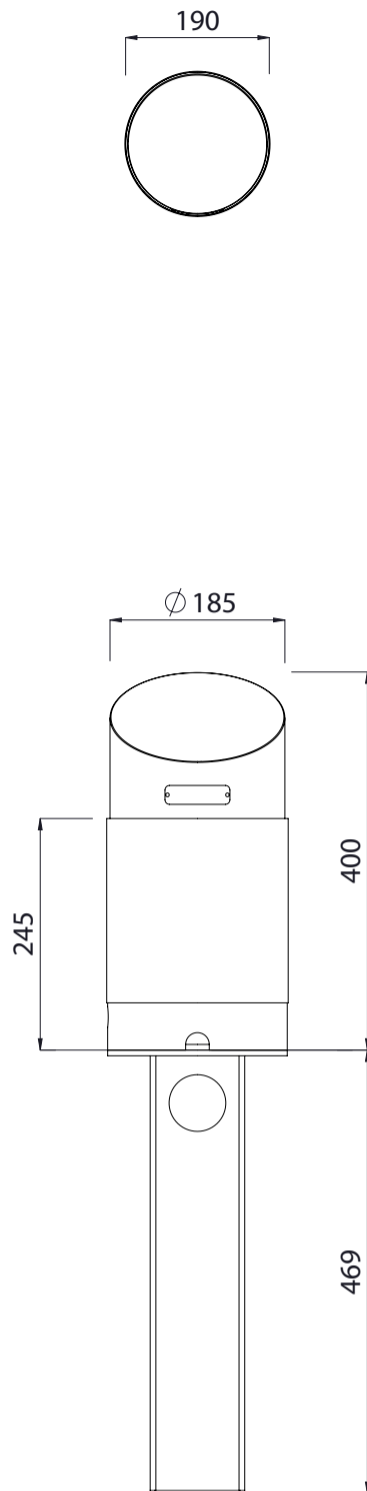

400mm Manukau Bollard Removable

Colours / finishes shown are indicative only and may differ in reality.

	SPECIFICATIONS	FEATURES
Code	BOL0062- Removable BOL01060- Removable (Bollard only)	<ul style="list-style-type: none"> • Removable Key lock bollard • Hot Dip Galvanised socket for long life • Available in 900mm, 600mm and 400mm • Optional reflective Tape
Material	H5 Treated pine post	
Height	400mm Above Ground 470mm Socket (870mm Overall)	
Diameter	Ø185 Pine post	
Weight	17 Kg (Removable Bollard)	
Mounting	Socket Cast into Concrete 470mm Deep Removable Key lock bollard	