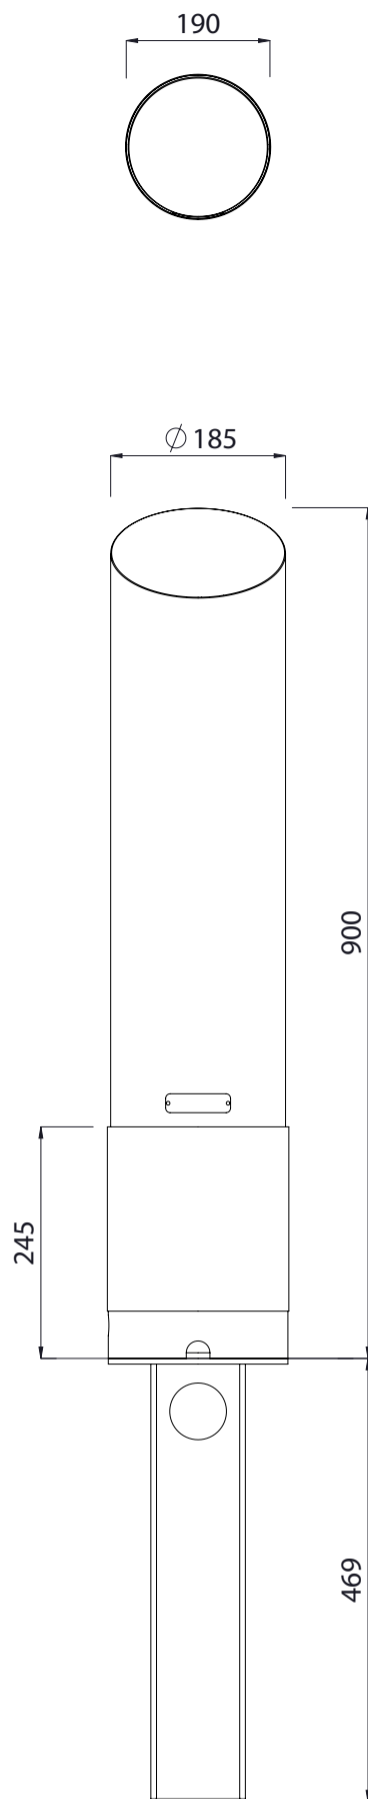

# 900mm Manukau Bollard Removable

Colours / finishes shown are indicative only and may differ in reality.

## SPECIFICATIONS

<b>Code</b>	BOL00625- Removable BOL010605- Removable (Bollard only)
<b>Material</b>	H5 Treated pine post
<b>Height</b>	900mm Above Ground 470mm Socket (1370mm Overall)
<b>Diameter</b>	Ø185 Pine post
<b>Weight</b>	25 Kg (Removable Bollard)
<b>Mounting</b>	Socket Cast into Concrete 470mm Deep Removable Key lock bollard

## FEATURES

- Removable Key lock bollard
- Hot Dip Galvanised socket for long life
- Available in 900mm, 600mm and 400mm
- Optional reflective Tape

- Bollards are not supplied with installation instructions, install fastenings or footing details. These are to be specified and determined by the installing contractor for the specific requirements of each site.