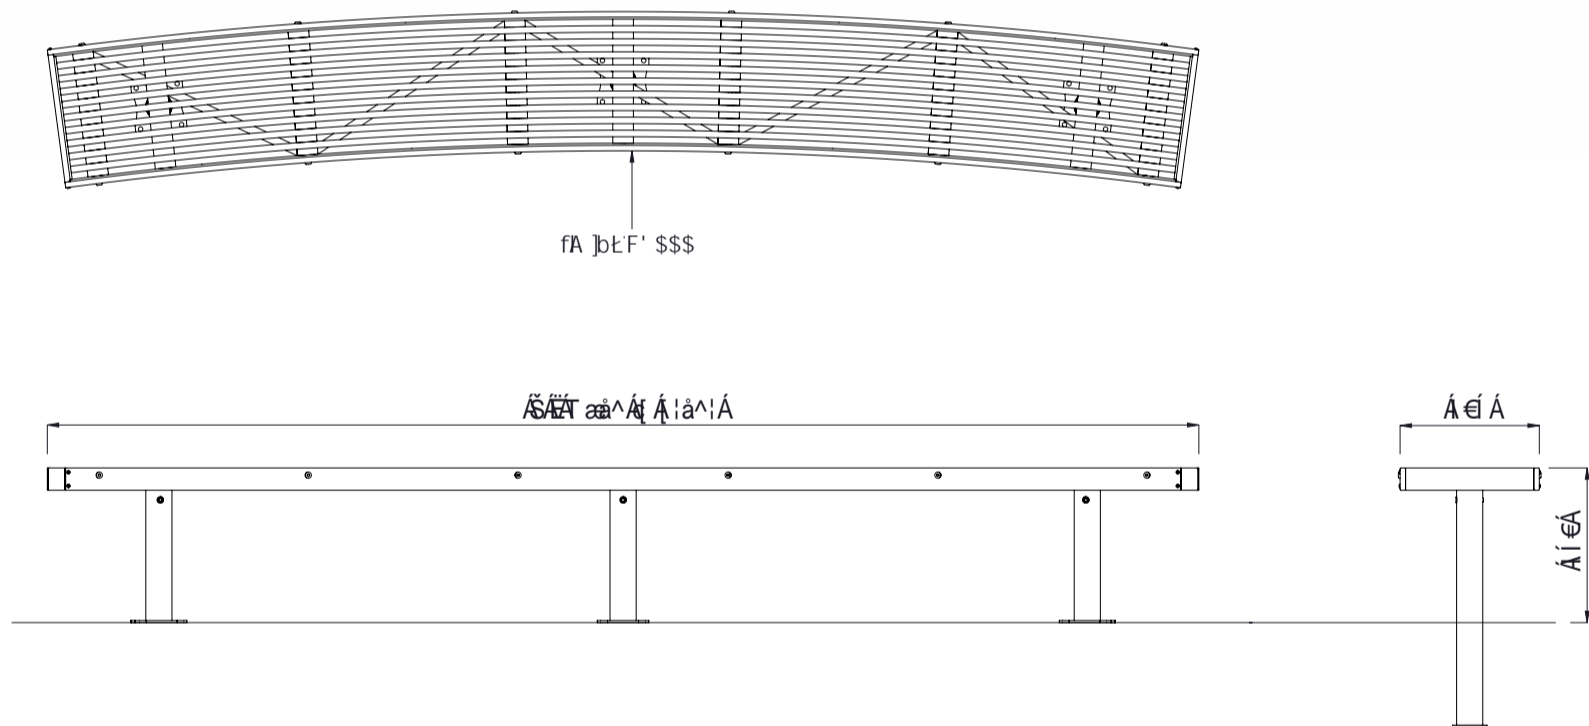

MATERIALS

- **Timber (Hardwood)**
  - Vitex as standard
- **Steelwork**
  - Mild steel as standard
- **Hardware / Fasteners**
  - Stainless steel

OPTIONS

- Post plant or surface mounted as standard
- [Skate deterrents](#)

FINISHES

- Un-sealed (Natural) as standard
- Hot dip galvanised as standard

DIMENSIONS

- Length - made to order x 450H x 405D
- Minimum inside radius 3000mm

FINISH OPTIONS

- Penetrating oil / Graffiti guard / Clear sealant
- Powdercoat paint

WEIGHT

- Varies with dimensions

- Made to order and can be customised to suit clients requirements.
- Furniture is not supplied with installation instructions, install fastenings or footing details. These are to be specified and determined by the installing contractor for the specific requirements of each site.