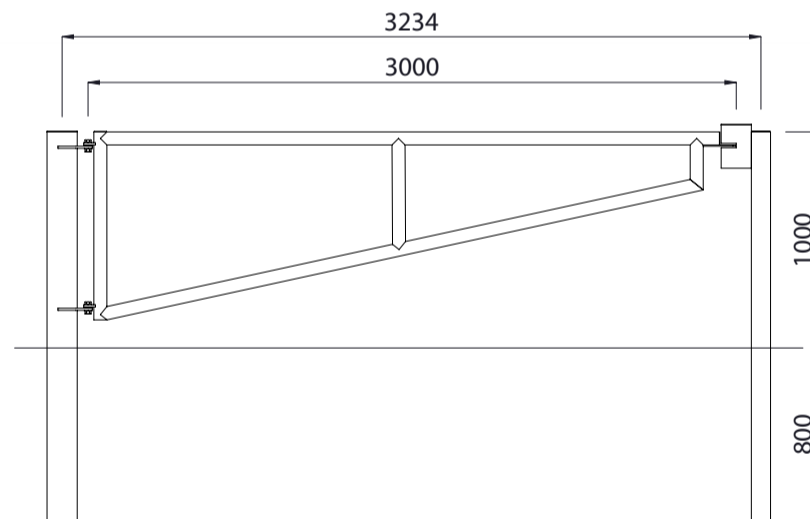

SF Single Gate 3000mm Long

Colours / finishes shown are indicative only and may differ in reality.

SPECIFICATIONS		FINISHES	FINISH OPTIONS
Product Code	GATESGL3000G		
Steelwork	<ul style="list-style-type: none"> Mild steel as standard Gate - Ø60.3 medium wall pipe Post - Ø139.7 medium wall pipe 	<ul style="list-style-type: none"> Hot dip galvanised as standard 	<ul style="list-style-type: none"> Custom paint options
Hardware / Fasteners	<ul style="list-style-type: none"> Galvanised steel 		
	OPTIONS	DIMENSIONS	WEIGHT
<ul style="list-style-type: none"> Post plant mounted as standard Padlock <u>not</u> supplied as standard 	<ul style="list-style-type: none"> 5500L x 1000H 5000L x 1000H 4500L x 1000H 4000L x 1000H 3500L x 1000H 3000L x 1000H (Installed) 	<ul style="list-style-type: none"> 76Kg 74Kg 72Kg 70Kg 67Kg 65Kg (Excluding lock posts) 	