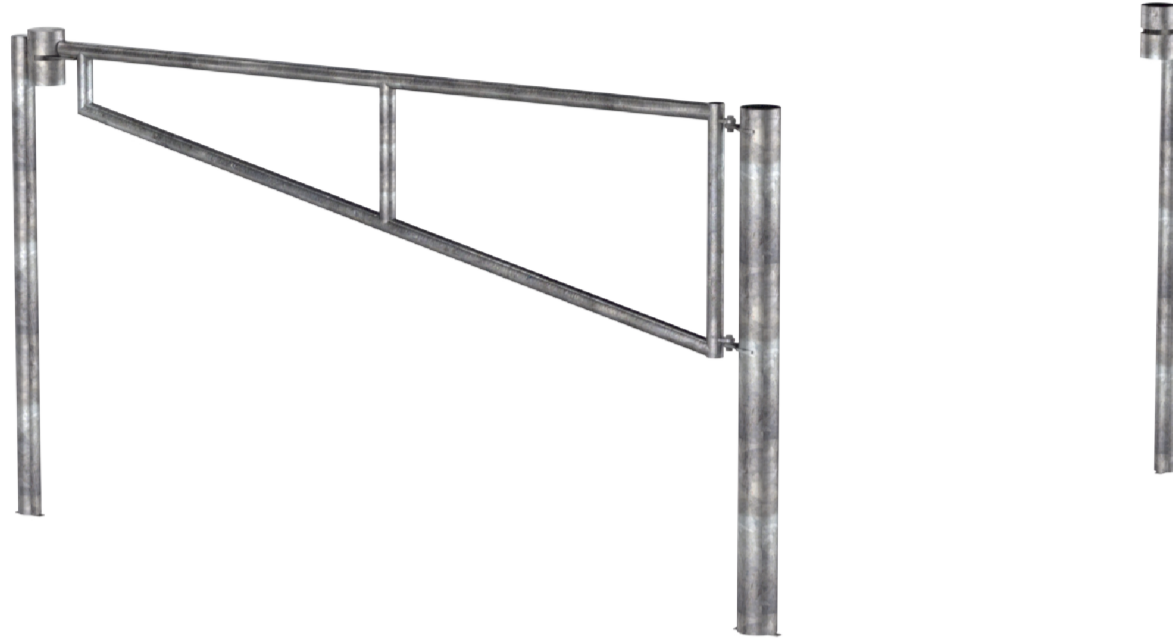

SF Single Gate 3000mm Long

Colours / finishes shown are indicative only and may differ in reality.

SPECIFICATIONS		FINISHES	FINISH OPTIONS
Product Code	GATESGL3000G		
Steelwork	<ul style="list-style-type: none"> Mild steel as standard Gate - Ø60.3 medium wall pipe Post - Ø139.7 medium wall pipe 	<ul style="list-style-type: none"> Hot dip galvanised as standard 	<ul style="list-style-type: none"> Custom paint options
Hardware / Fasteners	<ul style="list-style-type: none"> Galvanised steel 		
	OPTIONS	DIMENSIONS	WEIGHT
<ul style="list-style-type: none"> Post plant mounted as standard Padlock <u>not</u> supplied as standard 	<ul style="list-style-type: none"> 5500L x 1000H 5000L x 1000H 4500L x 1000H 4000L x 1000H 3500L x 1000H 3000L x 1000H (Installed) 	<ul style="list-style-type: none"> 76Kg 74Kg 72Kg 70Kg 67Kg 65Kg (Excluding lock posts) 	