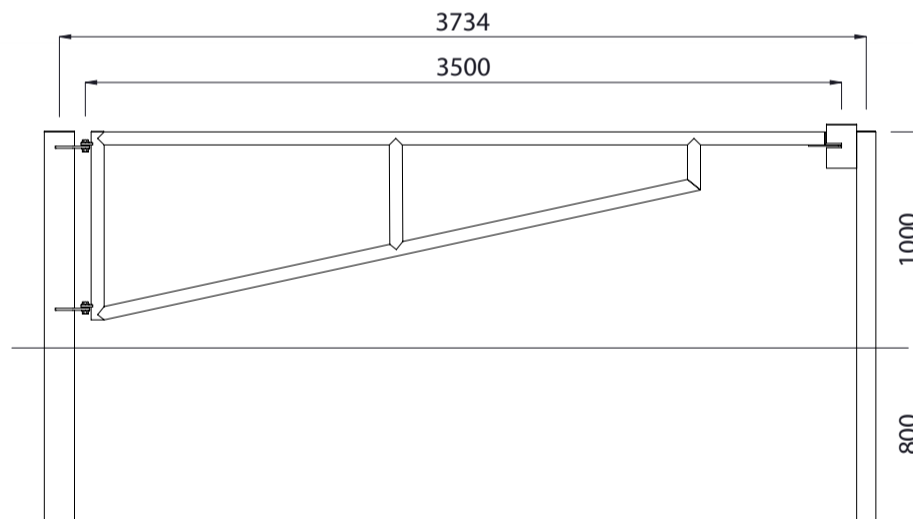

SF Single Gate 3500mm Long

Colours / finishes shown are indicative only and may differ in reality.

SPECIFICATIONS		FINISHES	FINISH OPTIONS
Product Code	GATESGL3500G		
Steelwork	<ul style="list-style-type: none"> Mild steel as standard Gate - Ø60.3 medium wall pipe Post - Ø139.7 medium wall pipe 	<ul style="list-style-type: none"> Hot dip galvanised as standard 	<ul style="list-style-type: none"> Custom paint options
Hardware / Fasteners	<ul style="list-style-type: none"> Galvanised steel 		
OPTIONS		DIMENSIONS	WEIGHT
<ul style="list-style-type: none"> Post plant mounted as standard Padlock <u>not</u> supplied as standard 		<ul style="list-style-type: none"> 5500L x 1000H 5000L x 1000H 4500L x 1000H 4000L x 1000H 3500L x 1000H (Installed) 3000L x 1000H 	<ul style="list-style-type: none"> 76Kg 74Kg 72Kg 70Kg 67Kg (Excluding lock posts) 65Kg