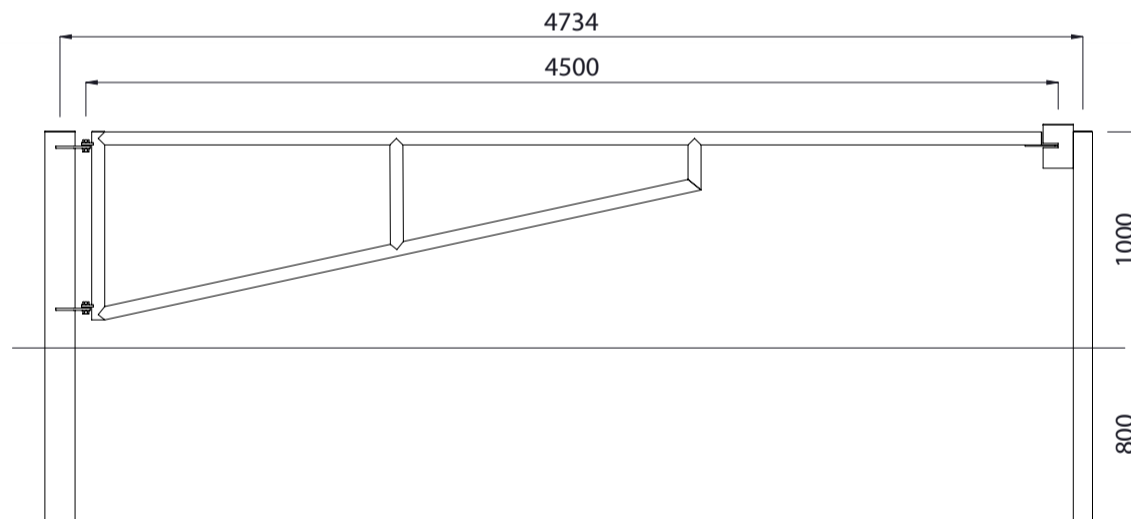

# SF Single Gate 4500mm Long

Colours / finishes shown are indicative only and may differ in reality.

SPECIFICATIONS		FINISHES	FINISH OPTIONS
<b>Product Code</b>	<b>GATESGL4500G</b>		
<b>Steelwork</b>	<ul style="list-style-type: none"> <li>Mild steel as standard</li> <li>Gate - Ø60.3 medium wall pipe</li> <li>Post - Ø139.7 medium wall pipe</li> </ul>	<ul style="list-style-type: none"> <li>Hot dip galvanised as standard</li> </ul>	<ul style="list-style-type: none"> <li>Custom paint options</li> </ul>
<b>Hardware / Fasteners</b>	<ul style="list-style-type: none"> <li>Galvanised steel</li> </ul>		
OPTIONS		DIMENSIONS	WEIGHT
<ul style="list-style-type: none"> <li>Post plant mounted as standard</li> <li>Padlock <u>not</u> supplied as standard</li> </ul>		<ul style="list-style-type: none"> <li>5500L x 1000H</li> <li>5000L x 1000H</li> <li>• 4500L x 1000H (Installed)</li> <li>4000L x 1000H</li> <li>3500L x 1000H</li> <li>3000L x 1000H</li> </ul>	<ul style="list-style-type: none"> <li>76Kg</li> <li>74Kg</li> <li>• 72Kg (Excluding lock posts)</li> <li>70Kg</li> <li>67Kg</li> <li>65Kg</li> </ul>