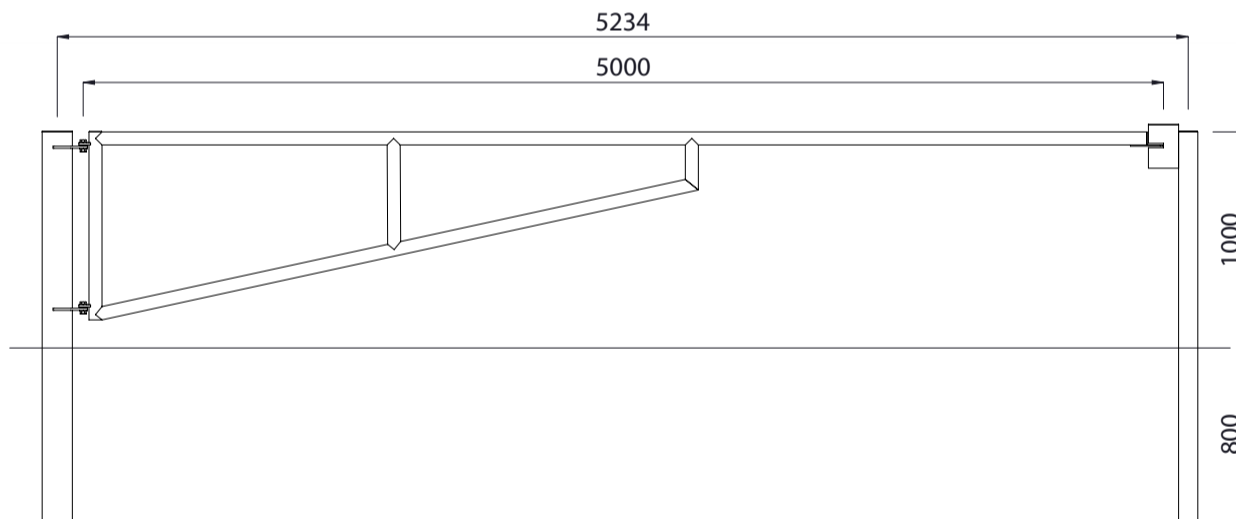

SF Single Gate 5000mm Long

Colours / finishes shown are indicative only and may differ in reality.

SPECIFICATIONS		FINISHES	FINISH OPTIONS
Product Code	GATESGL5000G		
Steelwork	<ul style="list-style-type: none"> Mild steel as standard Gate - Ø60.3 medium wall pipe Post - Ø139.7 medium wall pipe 	<ul style="list-style-type: none"> Hot dip galvanised as standard 	<ul style="list-style-type: none"> Custom paint options
Hardware / Fasteners	<ul style="list-style-type: none"> Galvanised steel 		
OPTIONS		DIMENSIONS	WEIGHT
<ul style="list-style-type: none"> Post plant mounted as standard Padlock <u>not</u> supplied as standard 		<ul style="list-style-type: none"> 5500L x 1000H 5000L x 1000H (Installed) 4500L x 1000H 4000L x 1000H 3500L x 1000H 3000L x 1000H 	<ul style="list-style-type: none"> 76Kg 74Kg (Excluding lock posts) 72Kg 70Kg 67Kg 65Kg