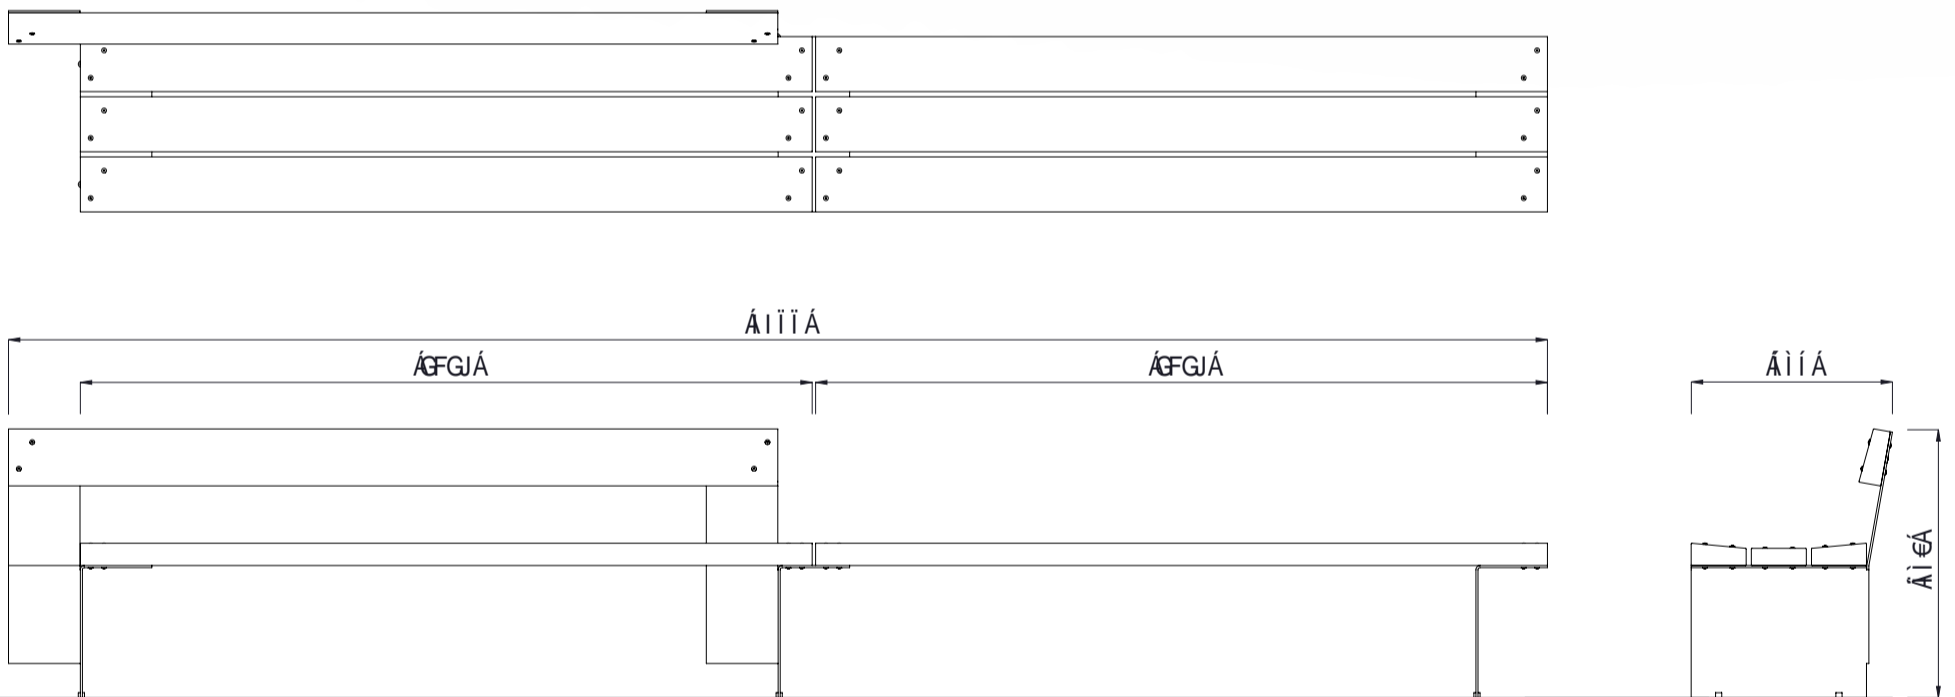

Ô[ |^ÁÓæ &æ Ù^ææ áÁÓ^} &@

	MATERIALS	FINISHES	FINISH OPTIONS
<b>Timber (Hardwood)</b>	<ul style="list-style-type: none"> <li>Vitex as standard</li> <li>Other species available on request</li> </ul>	<ul style="list-style-type: none"> <li>Un-sealed (Natural) as standard</li> </ul>	<ul style="list-style-type: none"> <li>Penetrating oil / Graffiti guard / Clear sealant</li> </ul>
<b>Steelwork</b>	<ul style="list-style-type: none"> <li>Mild steel as standard</li> </ul>	<ul style="list-style-type: none"> <li>Hot dip galvanised and powdercoated as standard</li> </ul>	<ul style="list-style-type: none"> <li>Custom paint options</li> </ul>
<b>Hardware / Fasteners</b>	<ul style="list-style-type: none"> <li>Stainless steel</li> </ul>		
	OPTIONS	DIMENSIONS	WEIGHT
	<ul style="list-style-type: none"> <li>Plant mounted with inserts or surface mounted</li> <li>Skate deterrents</li> </ul>	<ul style="list-style-type: none"> <li>4477L x 780H x 585D as standard</li> </ul>	<ul style="list-style-type: none"> <li>185Kg</li> </ul>