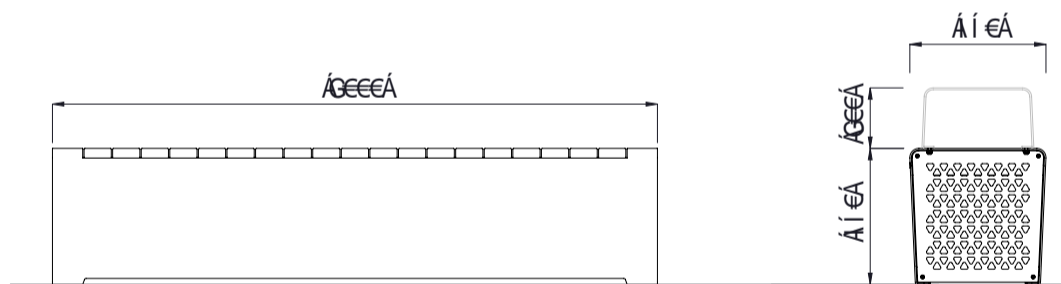

Ô[[\] • Áā @ • Á @ , } Áé ^ Á ā āāāā ^ Á } | Áā āÁ æ Áā ^ Á / Á ^ āā É

	MATERIALS	FINISHES	FINISH OPTIONS
Timber (Hardwood)	<ul style="list-style-type: none"> Vitex as standard Other species available on request 	<ul style="list-style-type: none"> Un-sealed (Natural) as standard 	<ul style="list-style-type: none"> Penetrating oil / Graffiti guard / Clear sealant
Steelwork	<ul style="list-style-type: none"> Aluminium frame Punched aluminium end panels 	<ul style="list-style-type: none"> Powdercoated 	<ul style="list-style-type: none"> Custom paint options
Hardware / Fasteners	<ul style="list-style-type: none"> Stainless steel 		
	OPTIONS	DIMENSIONS	WEIGHT
	<ul style="list-style-type: none"> Surface mounted or plant mounted with levelling rods Optional armrests 	<ul style="list-style-type: none"> 2000L x 450H x 450D as standard 	<ul style="list-style-type: none"> 48Kg