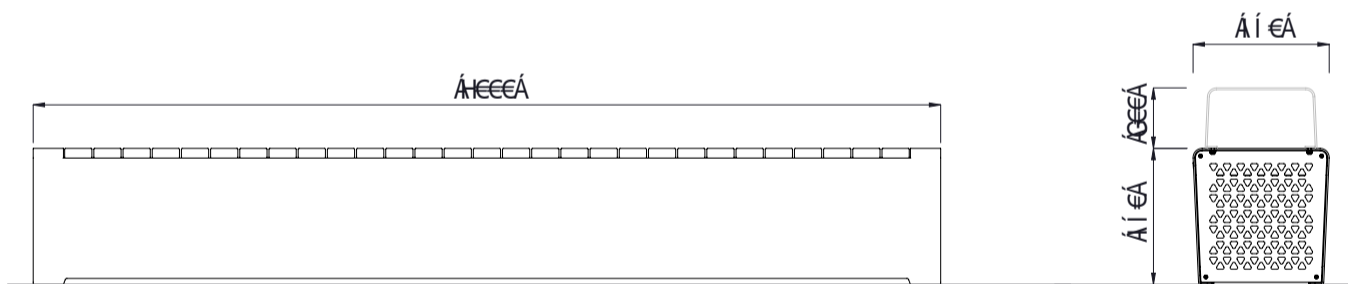

Ô[[| ~ | • Áġ ā @ • Á @ , } Áē ^ Á ā ā ā ā ā ā } | Á ā Á ā Á ā Á ā Á ā Á ā Á ā Á ā É

	MATERIALS	FINISHES	FINISH OPTIONS
Timber (Hardwood)	<ul style="list-style-type: none"> Vitex as standard Other species available on request 	<ul style="list-style-type: none"> Un-sealed (Natural) as standard 	<ul style="list-style-type: none"> Penetrating oil / Graffiti guard / Clear sealant
Steelwork	<ul style="list-style-type: none"> Aluminium frame Punched aluminium end panels 	<ul style="list-style-type: none"> Powdercoated 	<ul style="list-style-type: none"> Custom paint options
Hardware / Fasteners	<ul style="list-style-type: none"> Stainless steel 		
	OPTIONS	DIMENSIONS	WEIGHT
	<ul style="list-style-type: none"> Surface mounted or plant mounted with levelling rods Optional armrests 	<ul style="list-style-type: none"> 3000L x 450H x 450D as standard 	<ul style="list-style-type: none"> 72Kg