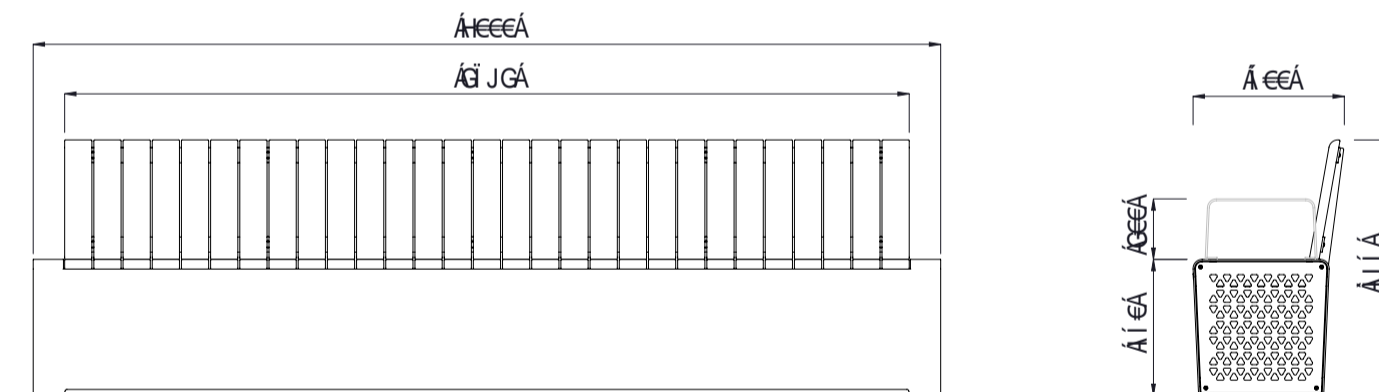

Ô[ [ | ~ | • Åā @ • Å @ , } Å^ Å ā Åā Å^ Å } | Å ā Å æ Åā Å^ Å Å ā Å Å

|                             | MATERIALS   | FINISHES  | FINISH OPTIONS   |
|-----------------------------|---|---|--|
| <b>Timber (Hardwood)</b>    | <ul style="list-style-type: none"> <li>Vitex as standard</li> <li>Other species available on request</li> </ul>                   | <ul style="list-style-type: none"> <li>Un-sealed (Natural) as standard</li> </ul> | <ul style="list-style-type: none"> <li>Penetrating oil / Graffiti guard / Clear sealant</li> </ul> |
| <b>Steelwork</b>            | <ul style="list-style-type: none"> <li>Aluminium frame</li> <li>Punched aluminium end panels</li> </ul>                           | <ul style="list-style-type: none"> <li>Powdercoated</li> </ul>                    | <ul style="list-style-type: none"> <li>Custom paint options</li> </ul>                             |
| <b>Hardware / Fasteners</b> | <ul style="list-style-type: none"> <li>Stainless steel</li> </ul>   |   |  |
|                             | OPTIONS   | DIMENSIONS  | WEIGHT   |
|                             | <ul style="list-style-type: none"> <li>Surface mounted or plant mounted with levelling rods</li> <li>Optional armrests</li> </ul> | <ul style="list-style-type: none"> <li>3000L x 845H x 500D as standard</li> </ul> | <ul style="list-style-type: none"> <li>115Kg</li> </ul>  |