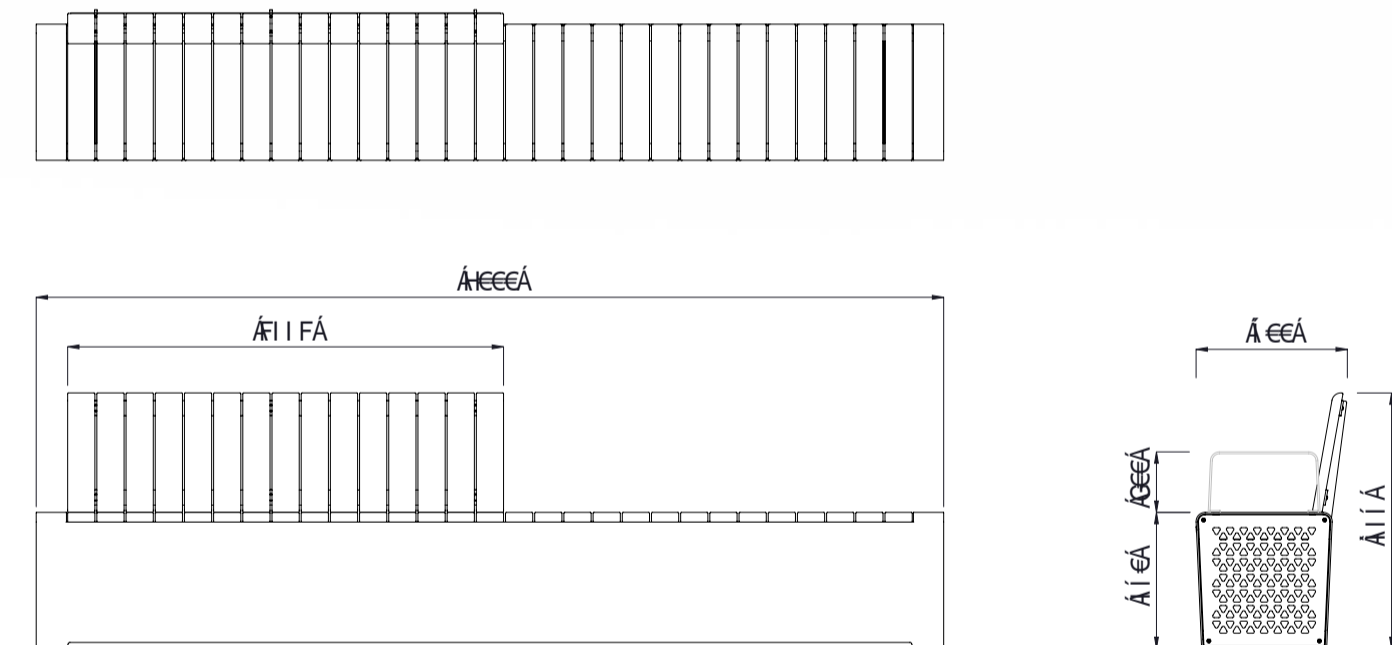

Ô[[^ i • Å ā @ • Å @ , } Å ^ Å ā Å æ Å ^ Å } | Å ā Å æ Å ā Å Å Å ^ Å ^ Å æ Å

	MATERIALS	FINISHES	FINISH OPTIONS
Timber (Hardwood)	<ul style="list-style-type: none"> Vitex as standard Other species available on request 	<ul style="list-style-type: none"> Un-sealed (Natural) as standard 	<ul style="list-style-type: none"> Penetrating oil / Graffiti guard / Clear sealant
Steelwork	<ul style="list-style-type: none"> Aluminium frame Punched aluminium end panels 	<ul style="list-style-type: none"> Powdercoated 	<ul style="list-style-type: none"> Custom paint options
Hardware / Fasteners	<ul style="list-style-type: none"> Stainless steel 		
	OPTIONS	DIMENSIONS	WEIGHT
<ul style="list-style-type: none"> Surface mounted or plant mounted with levelling rods Backrest to left or right end of seat Optional armrests 	<ul style="list-style-type: none"> 3000L x 845H x 500D as standard 	<ul style="list-style-type: none"> 94Kg 	