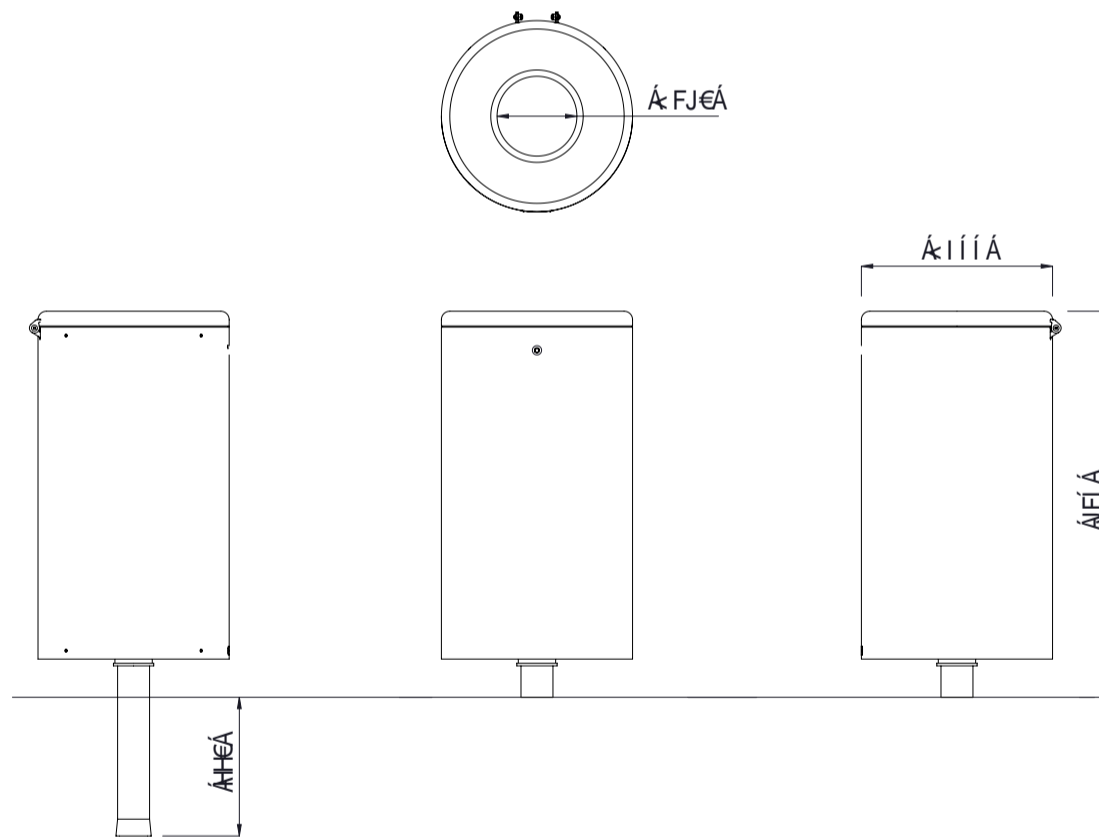

Ô [ [ ^ ! • Á ã ã @ • Á @ , } Á ã ^ Á ã ã æ ã ^ Á } [ Á ã ã Á æ Á ã - Á ! Á Á ã ã ã Ë

	MATERIALS	FINISHES	FINISH OPTIONS
<b>Steelwork</b>	<ul style="list-style-type: none"> <li>Stainless steel 304 grade</li> <li>Mild steel</li> <li>Galvanised liner as standard - 60L</li> <li>Mild steel mounting base</li> </ul>	<ul style="list-style-type: none"> <li>Electropolished as standard</li> <li>Powdercoated as standard</li> <li>Hot dip galvanised as standard</li> </ul>	<ul style="list-style-type: none"> <li>Electropolished lid and body</li> <li>Electropolished lid and powdercoated body</li> <li>Powdercoated lid and body</li> </ul>
<b>Hardware / Fasteners</b>	<ul style="list-style-type: none"> <li>Stainless steel</li> </ul>		
	OPTIONS	DIMENSIONS	WEIGHT
	<ul style="list-style-type: none"> <li>Plant or Surface mounted</li> <li>Custom lid options (ashtray, recycling)</li> </ul>	<ul style="list-style-type: none"> <li>Ø455 x 915H as standard</li> </ul>	<ul style="list-style-type: none"> <li>35Kg</li> </ul>