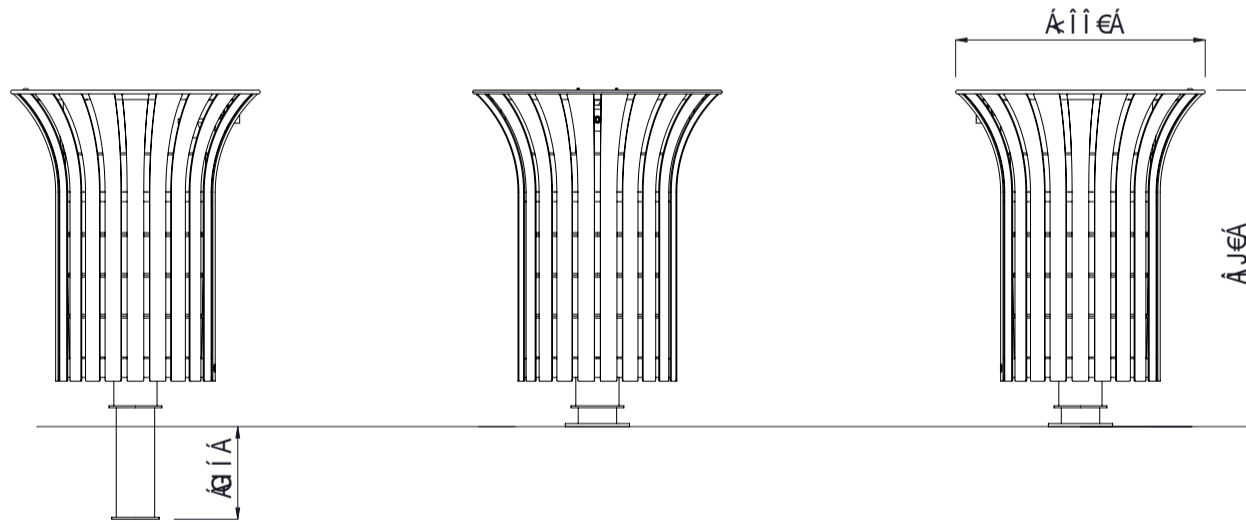

Ó[[] • Áã @ • Á @, } Áã Áã Óã Áã } Áã Áã æ Áã Áã Áã Áã Áã Áã

MATERIALS

Steelwork

- Stainless steel 304 or 316 grade
- Mild steel
- Galvanised liner as standard - 60L
- Mild steel mounting base

Hardware / Fasteners

- Stainless steel

OPTIONS

- Plant or Surface mounted
- Custom lid options (ashtray, recycling, rectangular slot)

FINISHES

- Bead blasted as standard
- Powdercoated as standard
- Hot dip galvanised as standard

FINISH OPTIONS

- Custom paint options

DIMENSIONS

- Ø660 x 890H as standard

WEIGHT

- 38Kg

- Part of the 'Viaduct' furniture suite. Made to order and can be customised to suit clients requirements.
- Furniture is not supplied with installation instructions, install fastenings or footing details. These are to be specified and determined by the installing contractor for the specific requirements of each site.