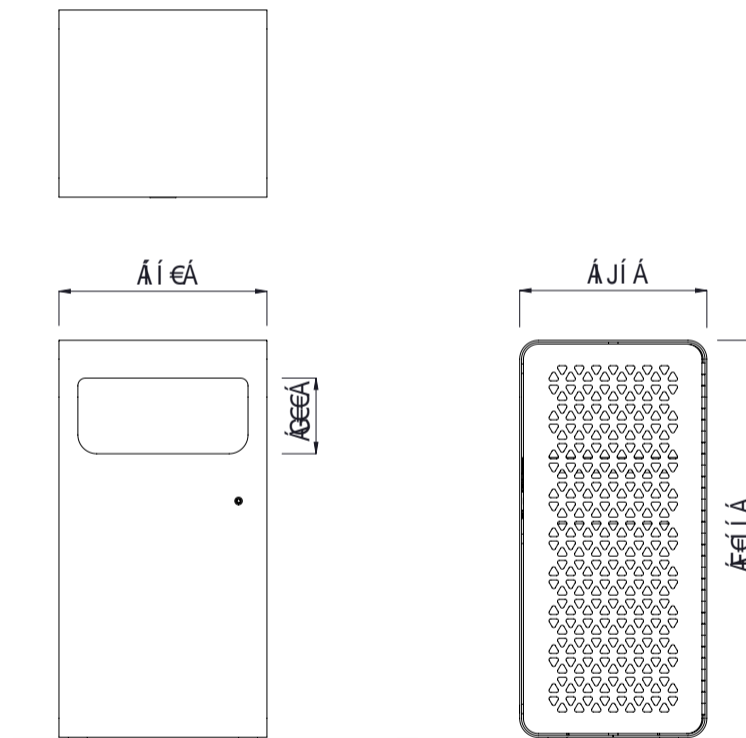

Ō[[\ ' : ÁŃ a @ • Á Ń , } ÁŃ ^ ÁŃ a @ ÁŃ ^ ÁŃ } | ÁŃ a ÁŃ æ ÁŃ a | ÁŃ ^ ÁŃ æ ÁŃ

MATERIALS

- Steelwork • Mild steel as standard
- Hardware / Fasteners • Stainless steel

OPTIONS

- Surface mounted as standard
- Plastic liner as standard - 80L capacity

FINISHES

- Hot dip galvanised and Powdercoated

DIMENSIONS

- 550W x 1055H x 495D

FINISH OPTIONS

- Custom paint options

WEIGHT

- 95Kg