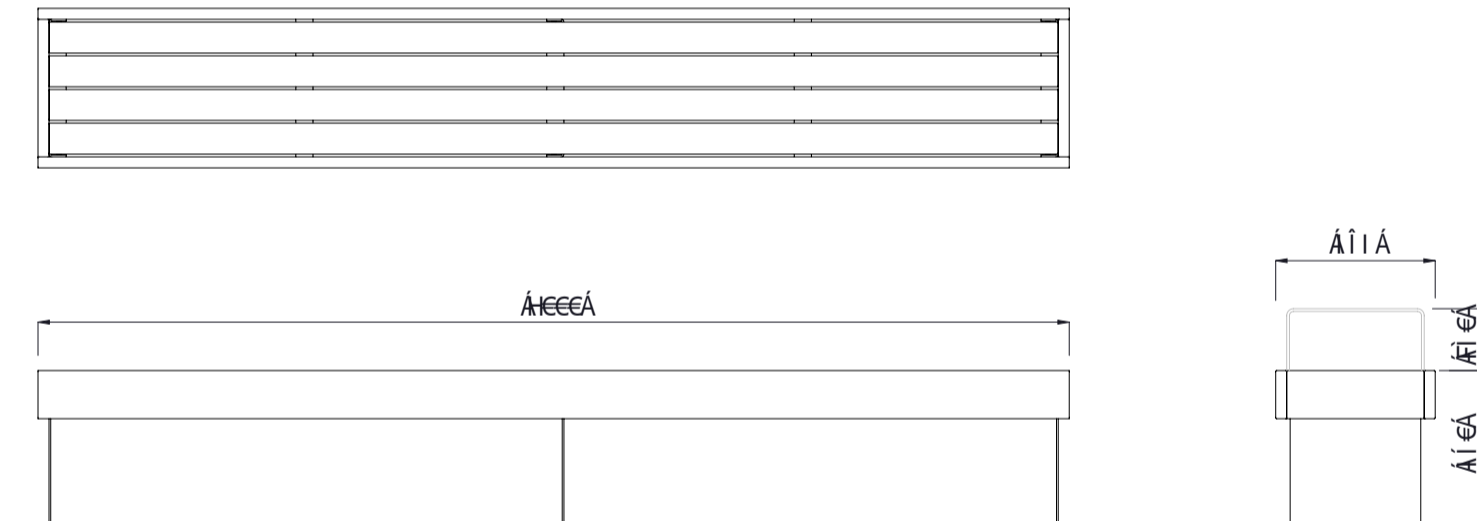

Ô[[\ ' • Áã @ • Á @ , } Áé^ Á áãæá^ Á } | Áé áÁ æ Áã- Á/ Á ÁæÉ

	MATERIALS	FINISHES	FINISH OPTIONS
Timber (Hardwood)	<ul style="list-style-type: none"> Vitex as standard Other species available on request 	<ul style="list-style-type: none"> Un-sealed (Natural) as standard 	<ul style="list-style-type: none"> Penetrating oil / Graffiti guard / Clear sealant
Steelwork	<ul style="list-style-type: none"> Mild steel as standard 	<ul style="list-style-type: none"> Hot dip galvanised and powdercoated 	<ul style="list-style-type: none"> Custom paint options
Hardware / Fasteners	<ul style="list-style-type: none"> Stainless steel 		
	OPTIONS	DIMENSIONS	WEIGHT
	<ul style="list-style-type: none"> Plant mounted with inserts or surface mounted Welded armrests Skate deterrents 	<ul style="list-style-type: none"> 3000L x 450H x 464D as standard 	<ul style="list-style-type: none"> 79Kg