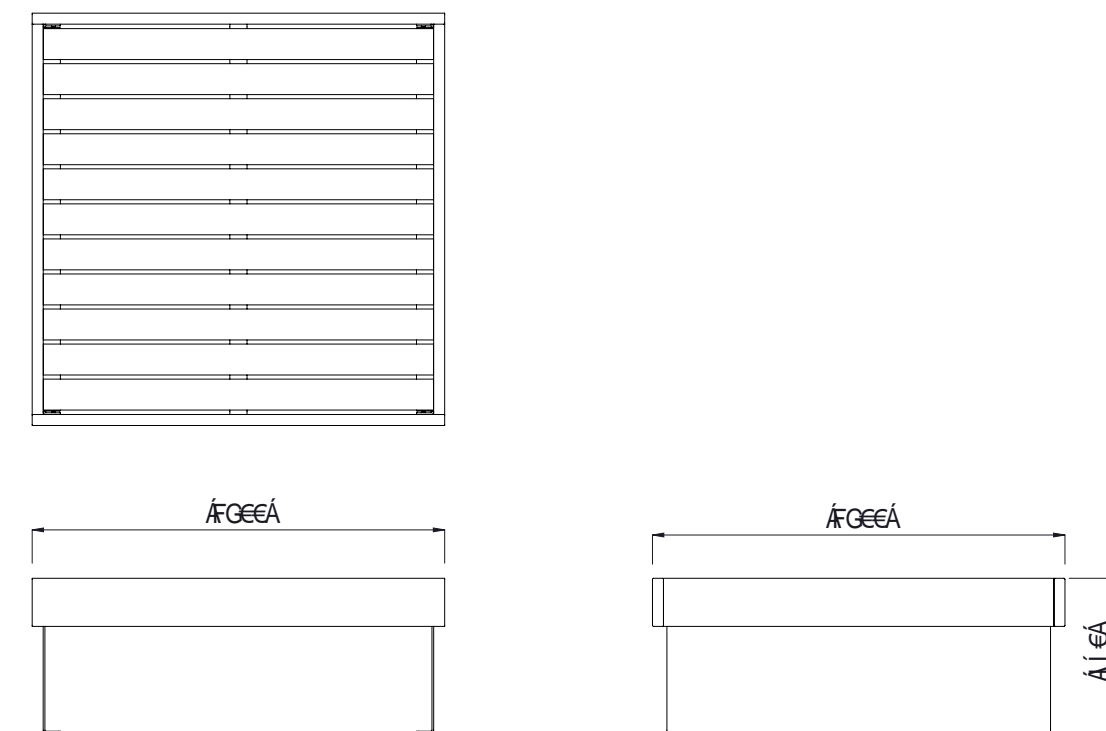

Ô[[| ~ ! • Áã @ • Á @ , } Á^ Á áãæá^ Á } | Á á Á æ Áã- Á / Á Á æ É

	MATERIALS	FINISHES	FINISH OPTIONS
Timber (Hardwood)	<ul style="list-style-type: none"> Vitex as standard Other species available on request 	<ul style="list-style-type: none"> Un-sealed (Natural) as standard 	<ul style="list-style-type: none"> Penetrating oil / Graffiti guard / Clear sealant
Steelwork	<ul style="list-style-type: none"> Mild steel as standard 	<ul style="list-style-type: none"> Hot dip galvanised and powdercoated 	<ul style="list-style-type: none"> Custom paint options
Hardware / Fasteners	<ul style="list-style-type: none"> Stainless steel 		
	OPTIONS	DIMENSIONS	WEIGHT
<ul style="list-style-type: none"> Plant mounted with inserts or surface mounted Skate deterrents 		<ul style="list-style-type: none"> 1200L x 450H x 1200D as standard 	<ul style="list-style-type: none"> 93Kg