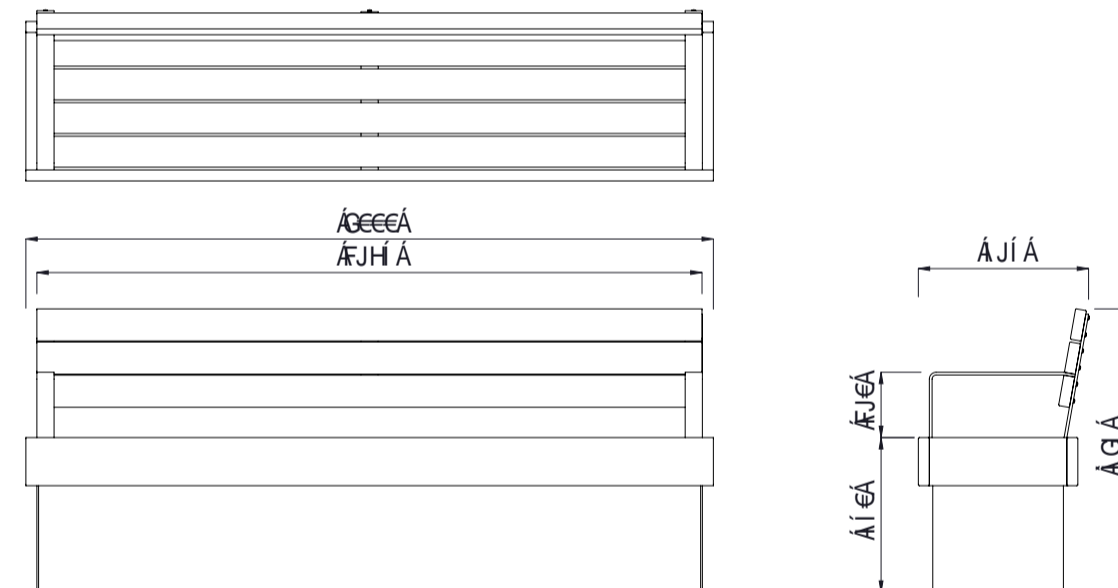

Ô[[| ~ | • Áã @ • Á @ , } Áe^ Áã Áæã^ Á } | Áã áÁ æ Áã- Á/ Á Áæc È

	MATERIALS	FINISHES	FINISH OPTIONS
Timber (Hardwood)	<ul style="list-style-type: none"> Vitex as standard Other species available on request 	<ul style="list-style-type: none"> Un-sealed (Natural) as standard 	<ul style="list-style-type: none"> Penetrating oil / Graffiti guard / Clear sealant
Steelwork	<ul style="list-style-type: none"> Mild steel as standard 	<ul style="list-style-type: none"> Hot dip galvanised and powdercoated 	<ul style="list-style-type: none"> Custom paint options
Hardware / Fasteners	<ul style="list-style-type: none"> Stainless steel 		
	OPTIONS	DIMENSIONS	WEIGHT
	<ul style="list-style-type: none"> Plant mounted with inserts or surface mounted Skate deterrents 	<ul style="list-style-type: none"> 2000L x 824H x 495D as standard 	<ul style="list-style-type: none"> 73Kg