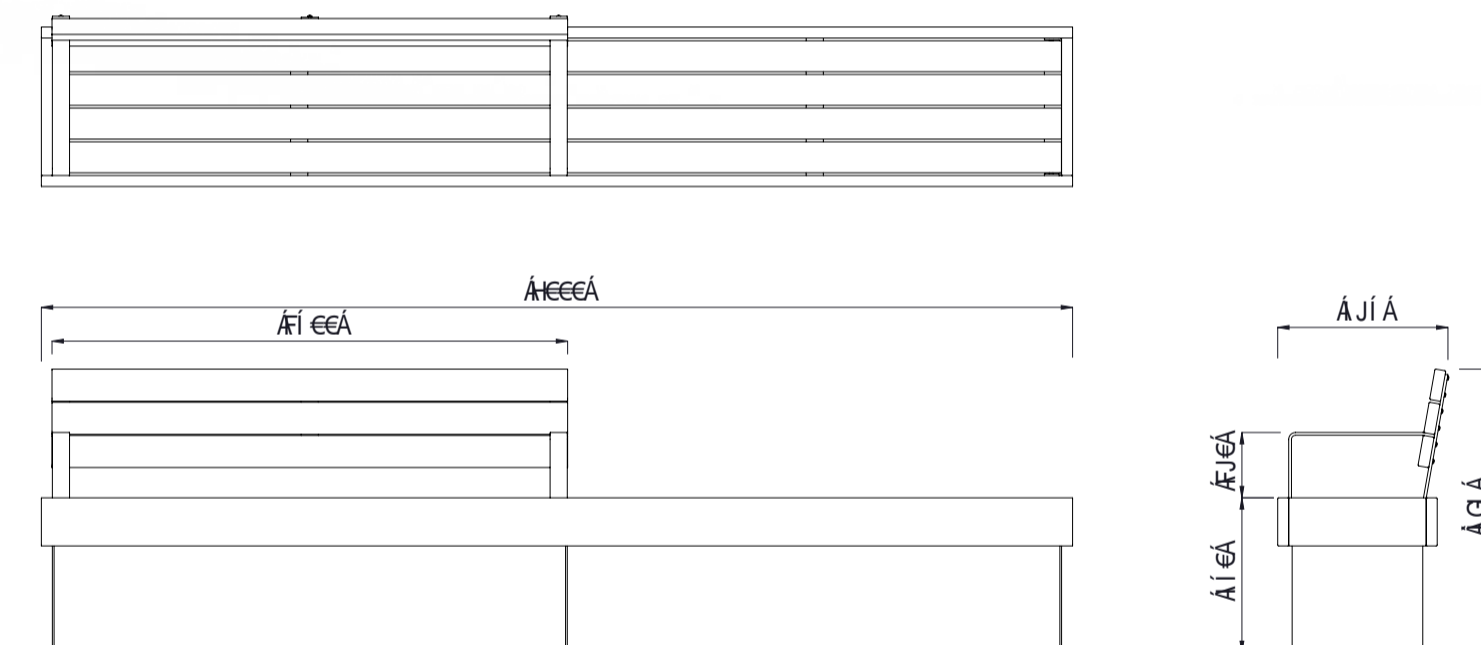

Ô[[\ ' : Áã @ • Á @ , } Áé^ Á ááææ^ Á } | Áæ áÁ æ Áã- Á/ Á Áææ È

	MATERIALS	FINISHES	FINISH OPTIONS
Timber (Hardwood)	<ul style="list-style-type: none"> Vitex as standard Other species available on request 	<ul style="list-style-type: none"> Un-sealed (Natural) as standard 	<ul style="list-style-type: none"> Penetrating oil / Graffiti guard / Clear sealant
Steelwork	<ul style="list-style-type: none"> Mild steel as standard 	<ul style="list-style-type: none"> Hot dip galvanised and powdercoated 	<ul style="list-style-type: none"> Custom paint options
Hardware / Fasteners	<ul style="list-style-type: none"> Stainless steel 		
	OPTIONS	DIMENSIONS	WEIGHT
<ul style="list-style-type: none"> Plant mounted with inserts or surface mounted Skate deterrents 		<ul style="list-style-type: none"> 3000L x 824H x 495D as standard 	<ul style="list-style-type: none"> 96Kg