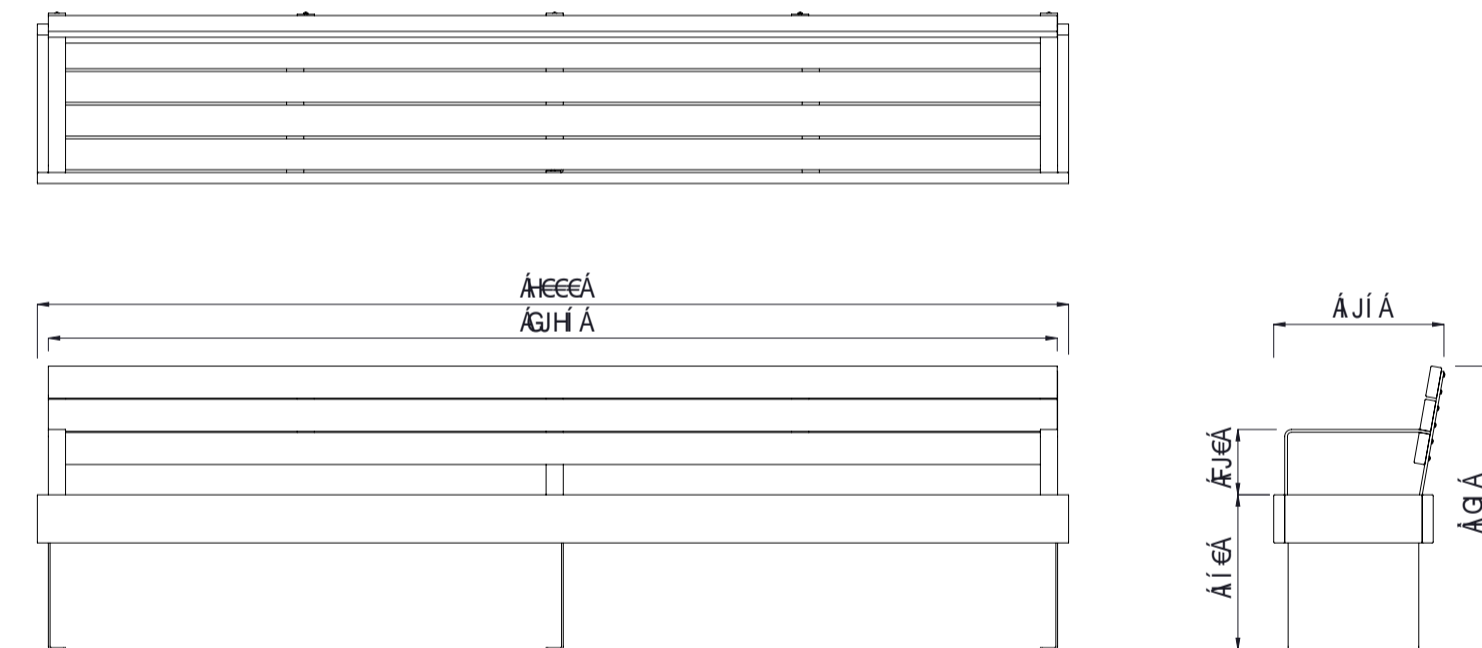

Ô[[\ ' : Áã @ • Á @ , } Áé^ Á áãæá^ Á } | Á áÁ æ Áã^ Á Á^ áæ È

	MATERIALS	FINISHES	FINISH OPTIONS
Timber (Hardwood)	<ul style="list-style-type: none"> Vitex as standard Other species available on request 	<ul style="list-style-type: none"> Un-sealed (Natural) as standard 	<ul style="list-style-type: none"> Penetrating oil / Graffiti guard / Clear sealant
Steelwork	<ul style="list-style-type: none"> Mild steel as standard 	<ul style="list-style-type: none"> Hot dip galvanised and powdercoated 	<ul style="list-style-type: none"> Custom paint options
Hardware / Fasteners	<ul style="list-style-type: none"> Stainless steel 		
	OPTIONS	DIMENSIONS	WEIGHT
	<ul style="list-style-type: none"> Plant mounted with inserts or surface mounted Skate deterrents 	<ul style="list-style-type: none"> 3000L x 824H x 495D as standard 	<ul style="list-style-type: none"> 108Kg