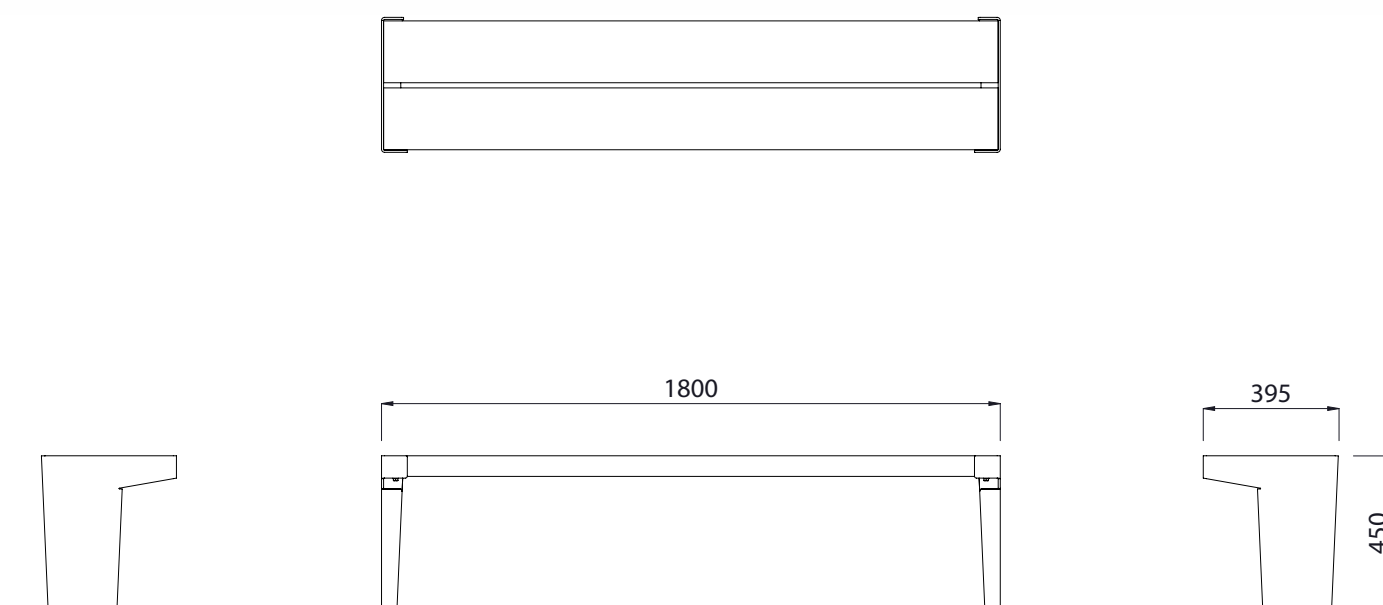

Bastion Narrow Bench

1800mm Long

Colours / finishes shown are indicative only and may differ in reality.

MATERIALS

- Timber (Hardwood)**
 - Purpleheart as standard
 - Other species available on request
- Steelwork**
 - Mild steel
- Hardware / Fasteners**
 - Stainless steel

DIMENSIONS

- 1800L x 450H x 395D as standard

WEIGHT

- 47Kg

- Part of the 'Bastion' furniture suite. Made to order and can be customised to suit clients requirements.
- Furniture is not supplied with installation instructions, install fastenings or footing details. These are to be specified and determined by the installing contractor for the specific requirements of each site.