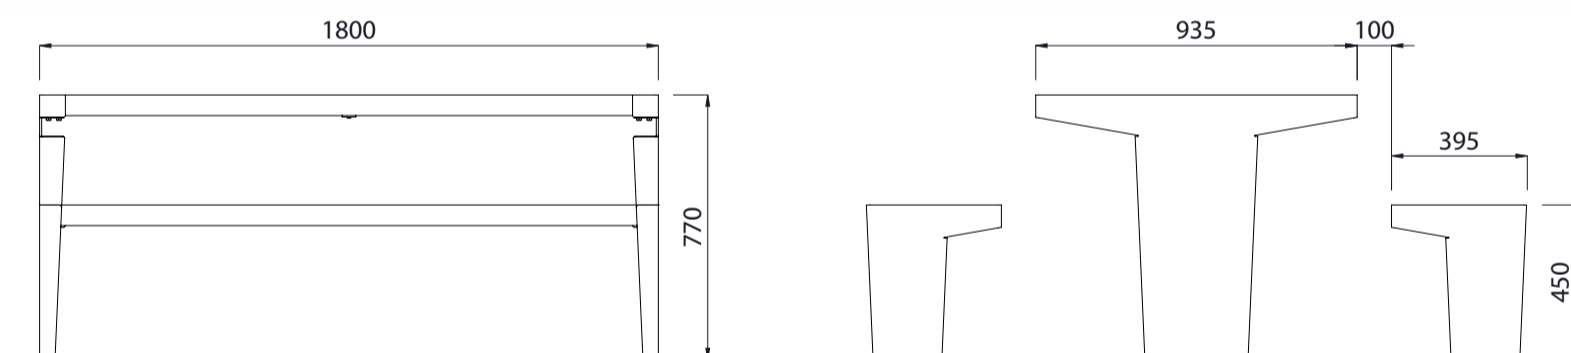

Bastion Picnic Set

1800mm Long

Colours / finishes shown are indicative only and may differ in reality.

	MATERIALS	FINISHES	FINISH OPTIONS
Timber (Hardwood)	<ul style="list-style-type: none"> Purpleheart as standard Other species available on request 	<ul style="list-style-type: none"> Un-sealed (Natural) as standard 	<ul style="list-style-type: none"> Penetrating oil / Graffiti guard / Clear sealant
Steelwork	<ul style="list-style-type: none"> Mild steel 	<ul style="list-style-type: none"> Hot dip galvanised and powdercoated 	<ul style="list-style-type: none"> Custom paint options
Hardware / Fasteners	<ul style="list-style-type: none"> Stainless steel 		
	OPTIONS	DIMENSIONS	WEIGHT
	<ul style="list-style-type: none"> Surface mounted or plant mounted with levelling rods 	<ul style="list-style-type: none"> 1800L x 770H x 935D (Table) 1800L x 450H x 395D (Bench) 	<ul style="list-style-type: none"> 99Kg 47Kg (Each)