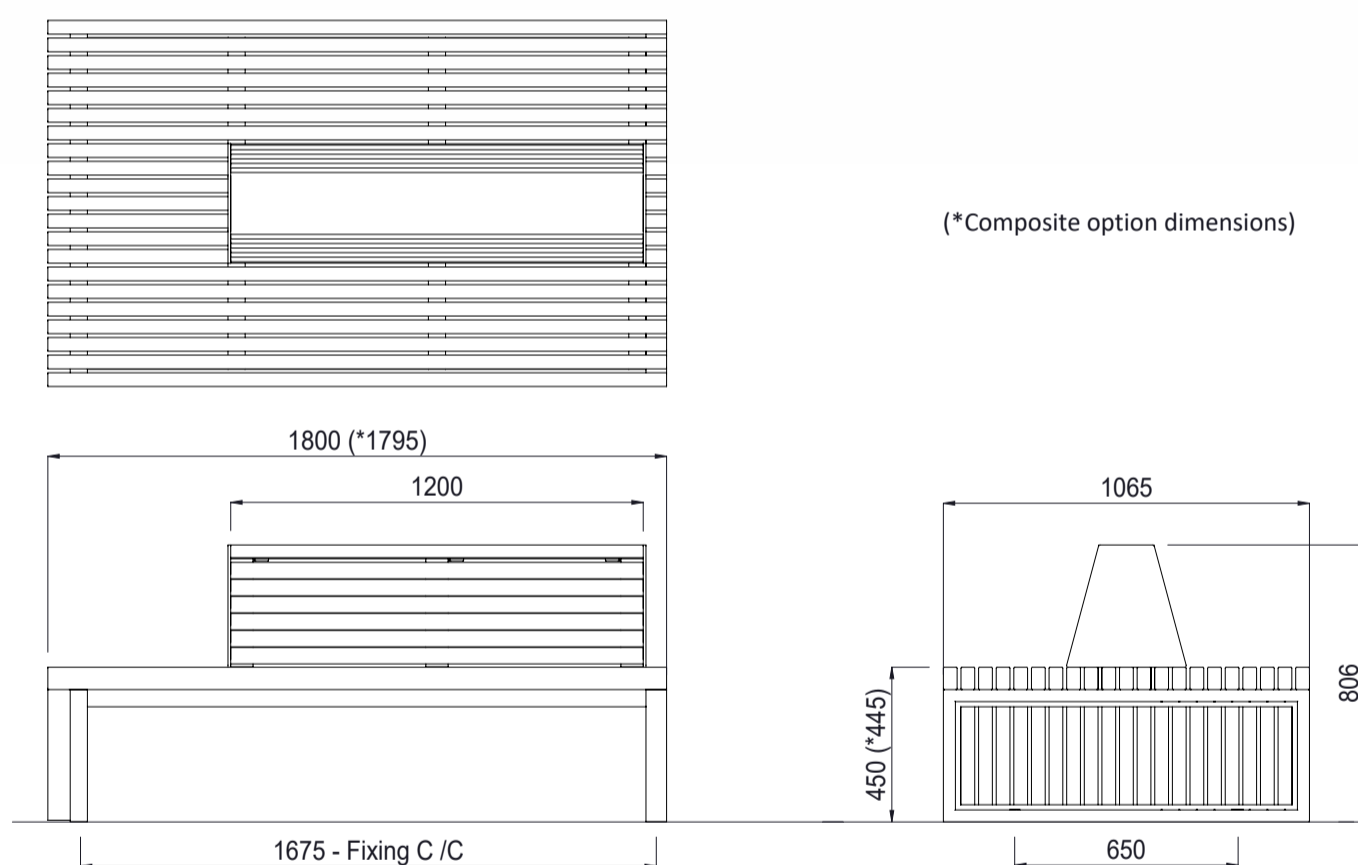

Capital Double Seat

Colours / finishes shown are indicative only and may differ in reality.

MATERIALS

- Timber**
- Vitex as standard (Hardwood)
Other species available on request
 - Composite Slats

FINISHES

OPTIONS

- Skate deterrents

DIMENSIONS

- 1800L x 806H x 1065D as standard
- 1795L x 806H x 1065D composite

WEIGHT

- 145KG
- 210KG

MOUNT TYPE

- (Refer to Footing detail sheet for mount type)
- Surface mounted - **TYPE B1**