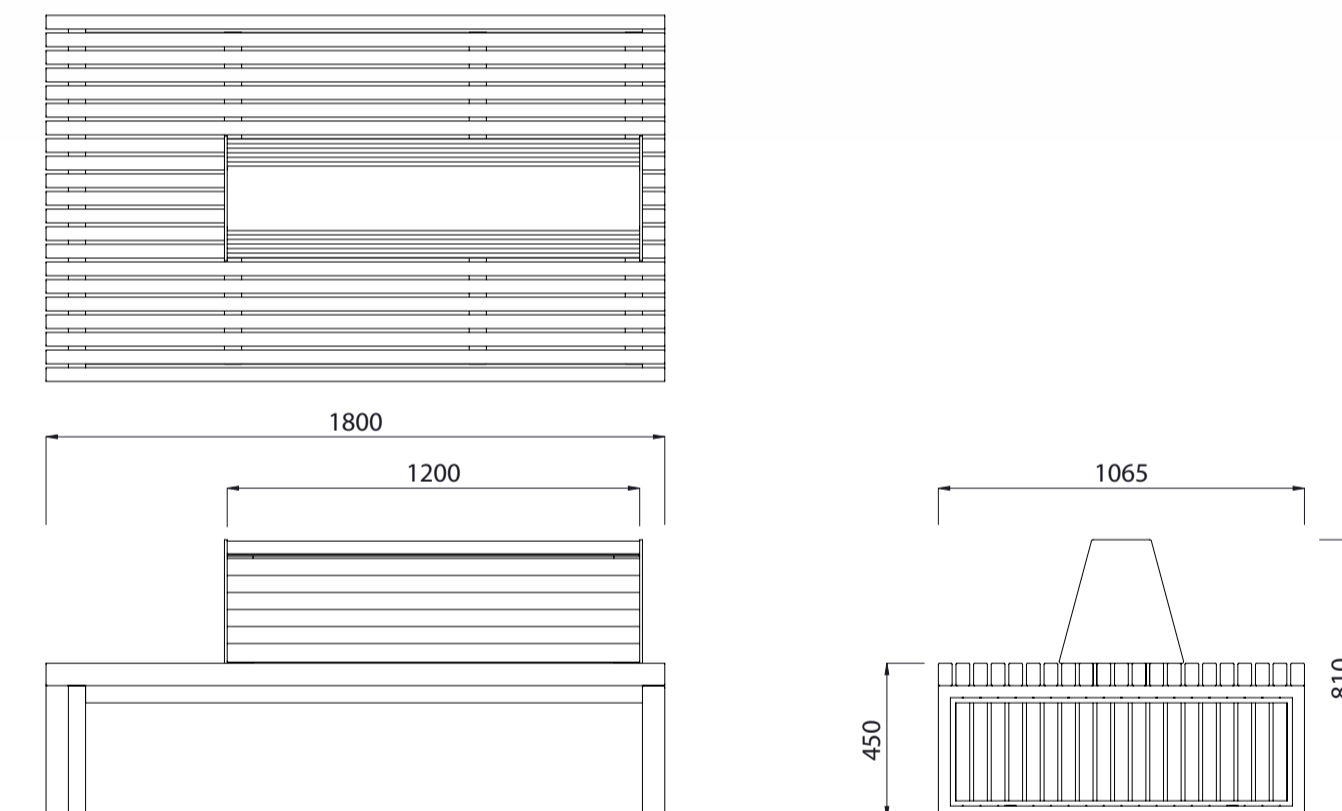

Capital Double Seat

Colours / finishes shown are indicative only and may differ in reality.

MATERIALS

- Timber (Hardwood)**
 - Vitex as standard
 - Other species available on request
- Steelwork**
 - Mild steel as standard
- Hardware / Fasteners**
 - Stainless steel

DIMENSIONS

- 1800L x 810H x 1065D as standard

WEIGHT

- 203Kg

- Part of the 'Capital' furniture suite. Made to order and can be customised to suit clients requirements.
- Furniture is not supplied with installation instructions, install fastenings or footing details. These are to be specified and determined by the installing contractor for the specific requirements of each site.

Capital Picnic Set 1800L