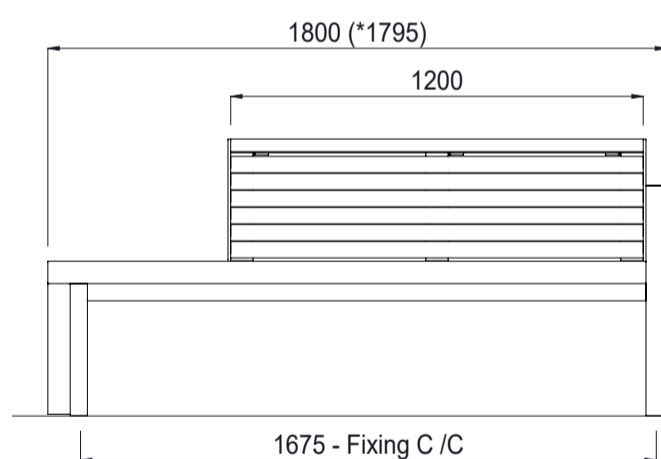

Capital Double Seat with Armrest

Colours / finishes shown are indicative only and may differ in reality.

(*Composite option dimensions)

MATERIALS

FINISHES

FINISH OPTIONS

Timber

- Vitex as standard (Hardwood)
Other species available on request
- Composite Slats

OPTIONS

DIMENSIONS

WEIGHT

- Skate deterrents

- 1800L x 806H x 1065D as standard
- 1795L x 806H x 1065D composite

- 145KG
- 208KG

MOUNT TYPE

(Refer to Footing detail sheet for mount type)