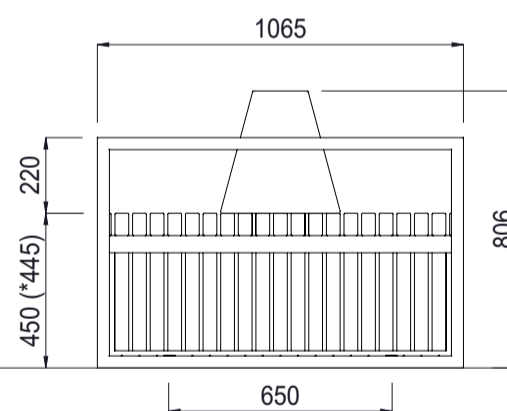

MATERIALS

FINISHES

FINISH OPTIONS

Timber

- Vitex as standard (Hardwood)
  Other species available on request
- Composite Slats

- Un-sealed (Natural) as standard

- Penetrating oil / Graffiti guard / Clear sealant

Metalwork

- Aluminium

- Powdercoated

- Custom paint options

Hardware / Fasteners

- Stainless steel

OPTIONS

DIMENSIONS

WEIGHT

- Skate deterrents

- 1800L x 806H x 1065D as standard
- 1795L x 806H x 1065D composite

- 145KG
- 208KG

MOUNT TYPE

(Refer to Footing detail sheet for mount type)

- Surface mounted - **TYPE B1**

- Part of the 'Capital' furniture suite. Made to order and can be customised to suit clients requirements.
- Furniture is not supplied with installation instructions, install fastenings or footing details. These are to be specified and determined by the installing contractor for the specific requirements of each site.