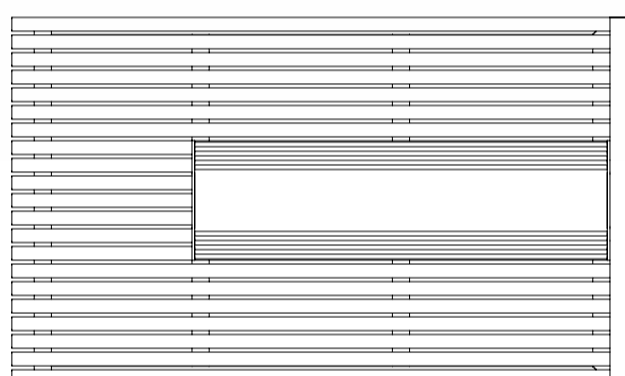

Capital Double Seat with Armrest

Colours / finishes shown are indicative only and may differ in reality.

(*Composite option dimensions)

MATERIALS

FINISHES

FINISH OPTIONS

Timber

- Vitex as standard (Hardwood)
Other species available on request
- Composite Slats

OPTIONS

DIMENSIONS

WEIGHT

- Skate deterrents

- 1800L x 806H x 1065D as standard
- 1795L x 806H x 1065D composite

- 145KG
- 208KG

MOUNT TYPE

(Refer to Footing detail sheet for mount type)