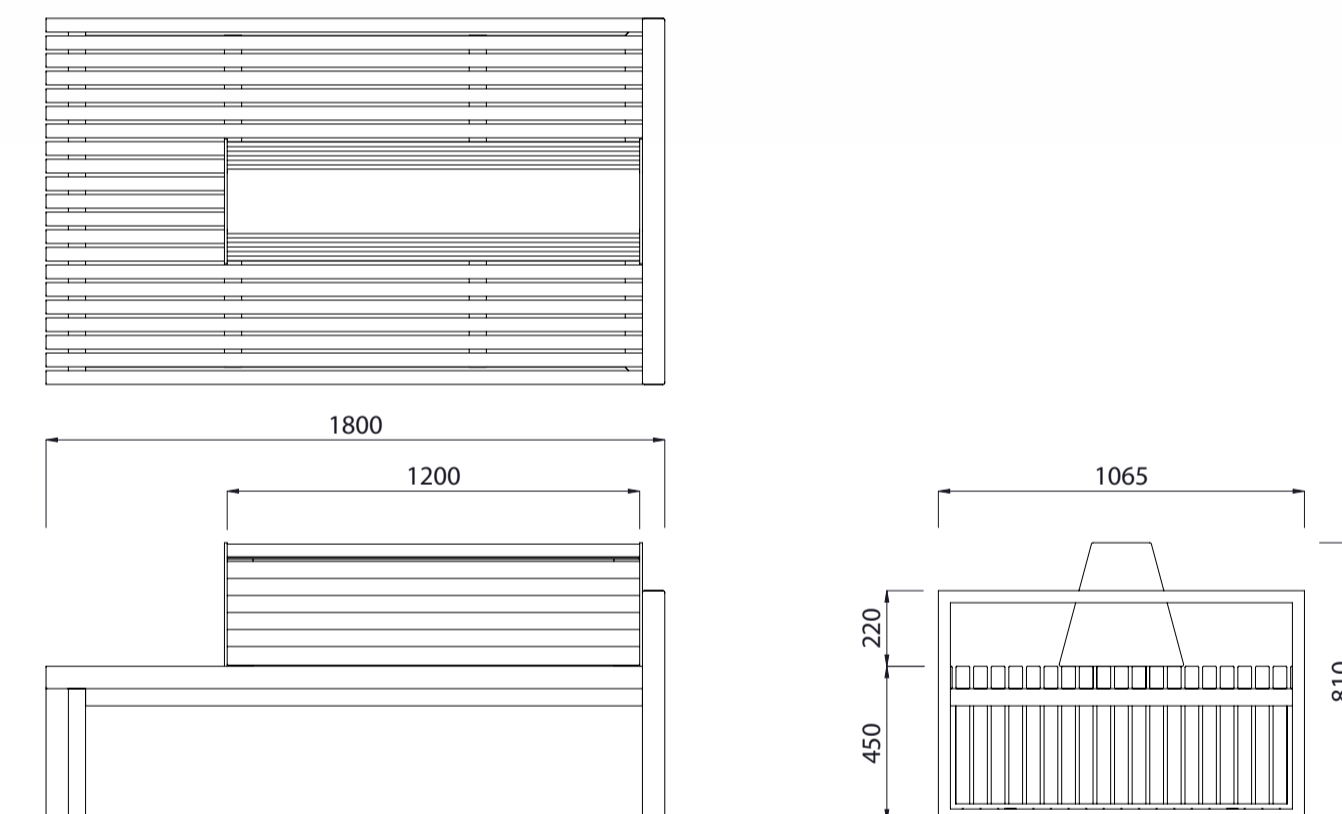

# Capital Double Seat with Armrest

Colours / finishes shown are indicative only and may differ in reality.

## DIMENSIONS

- 1800L x 810H x 1065D as standard