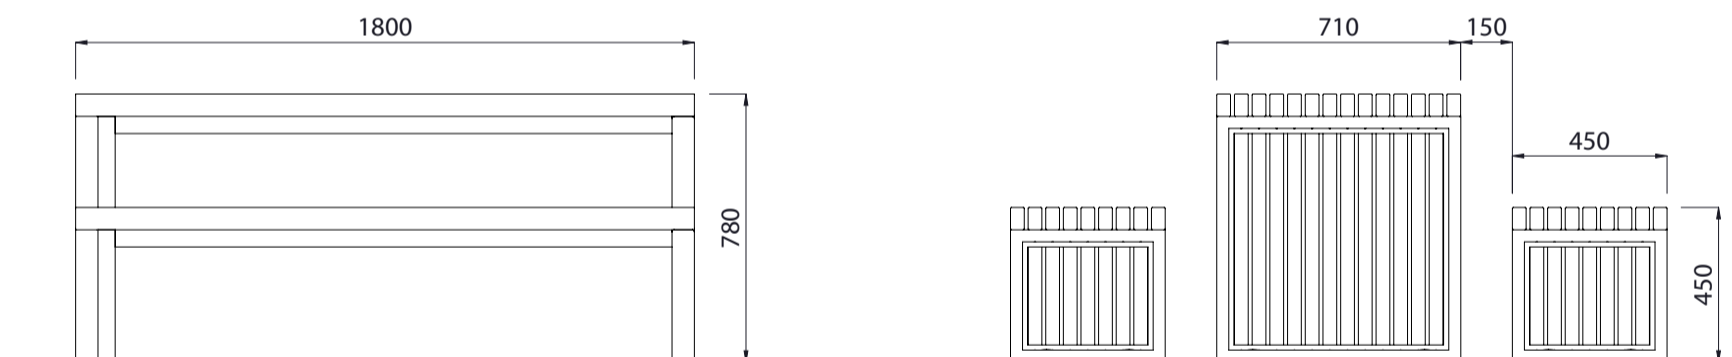

Capital Picnic Set

Colours / finishes shown are indicative only and may differ in reality.

	MATERIALS	FINISHES	FINISH OPTIONS
Timber (Hardwood)	<ul style="list-style-type: none"> • Vitex as standard • Other species available on request 	<ul style="list-style-type: none"> • Un-sealed (Natural) as standard • Hot dip galvanised and powdercoated 	<ul style="list-style-type: none"> • Penetrating oil / Graffiti guard / Clear sealant • Custom paint options
Steelwork	<ul style="list-style-type: none"> • Mild steel as standard 		
Hardware / Fasteners	<ul style="list-style-type: none"> • Stainless steel 		
	OPTIONS	DIMENSIONS	WEIGHT
	<ul style="list-style-type: none"> • Plant mounted with inserts or surface mounted 	<ul style="list-style-type: none"> • 1800L x 780H x 710D (Table) • 1800L x 450H x 450D (Bench) 	<ul style="list-style-type: none"> • 114Kg • 70Kg (Each)