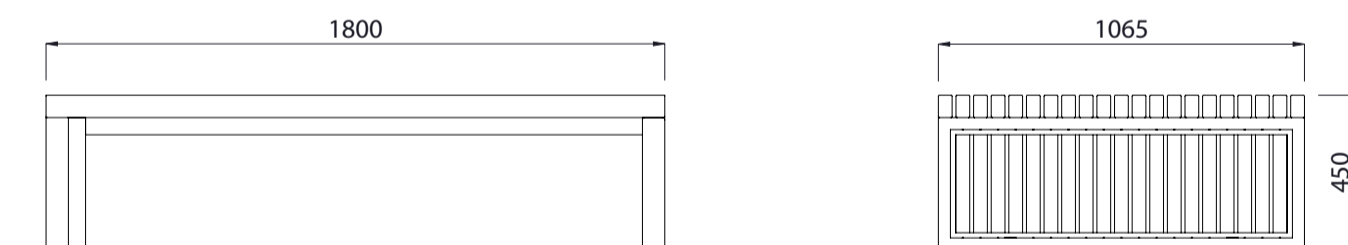

Capital Platform Bench

Colours / finishes shown are indicative only and may differ in reality.

MATERIALS

- Timber (Hardwood)**
 - Vitex as standard
 - Other species available on request
- Steelwork**
 - Mild steel as standard
- Hardware / Fasteners**
 - Stainless steel

DIMENSIONS

- 1800L x 450H x 1065D as standard

WEIGHT

- 141Kg

- Part of the 'Capital' furniture suite. Made to order and can be customised to suit clients requirements.
- Furniture is not supplied with installation instructions, install fastenings or footing details. These are to be specified and determined by the installing contractor for the specific requirements of each site.