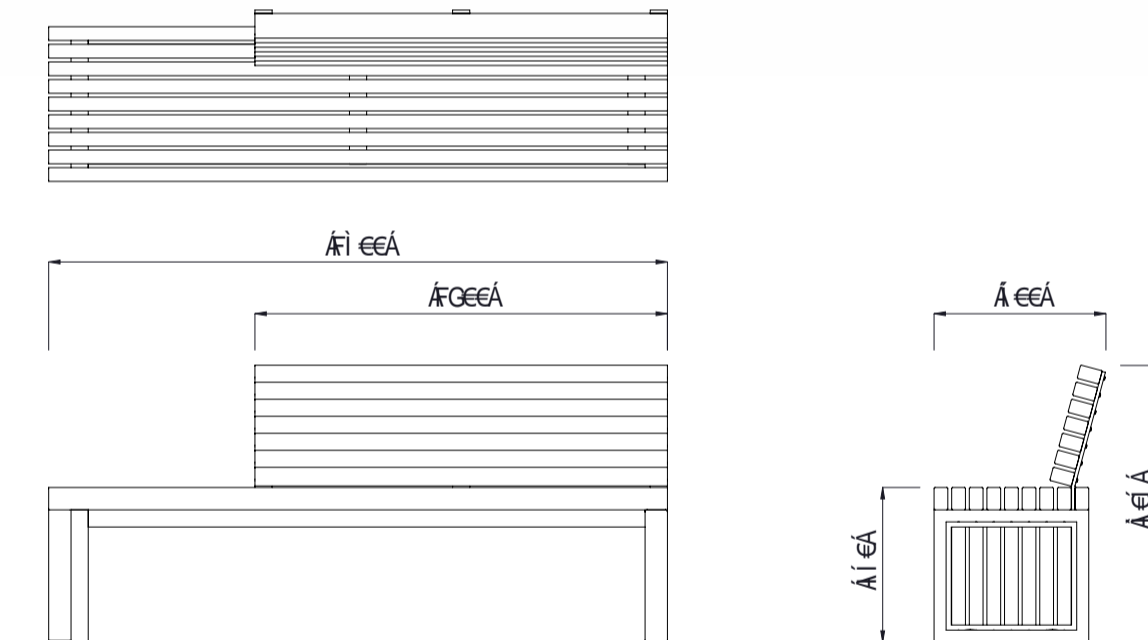

Ô[|~|•Áã @•Á@, } Á^Á áãæÀ^Á } | Áæ áÁ æ Áã-!Á Á^æ È

	MATERIALS	FINISHES	FINISH OPTIONS
<b>Timber (Hardwood)</b>	<ul style="list-style-type: none"> <li>Vitex as standard</li> <li>Other species available on request</li> </ul>	<ul style="list-style-type: none"> <li>Un-sealed (Natural) as standard</li> <li>Hot dip galvanised and powdercoated</li> </ul>	<ul style="list-style-type: none"> <li>Penetrating oil / Graffiti guard / Clear sealant</li> <li>Custom paint options</li> </ul>
<b>Steelwork</b>	<ul style="list-style-type: none"> <li>Mild steel as standard</li> </ul>		
<b>Hardware / Fasteners</b>	<ul style="list-style-type: none"> <li>Stainless steel</li> </ul>		
	OPTIONS	DIMENSIONS	WEIGHT
	<ul style="list-style-type: none"> <li>Plant mounted with inserts or surface mounted</li> <li>Skate deterrents</li> </ul>	<ul style="list-style-type: none"> <li>1800L x 805H x 500D as standard</li> </ul>	<ul style="list-style-type: none"> <li>93Kg</li> </ul>