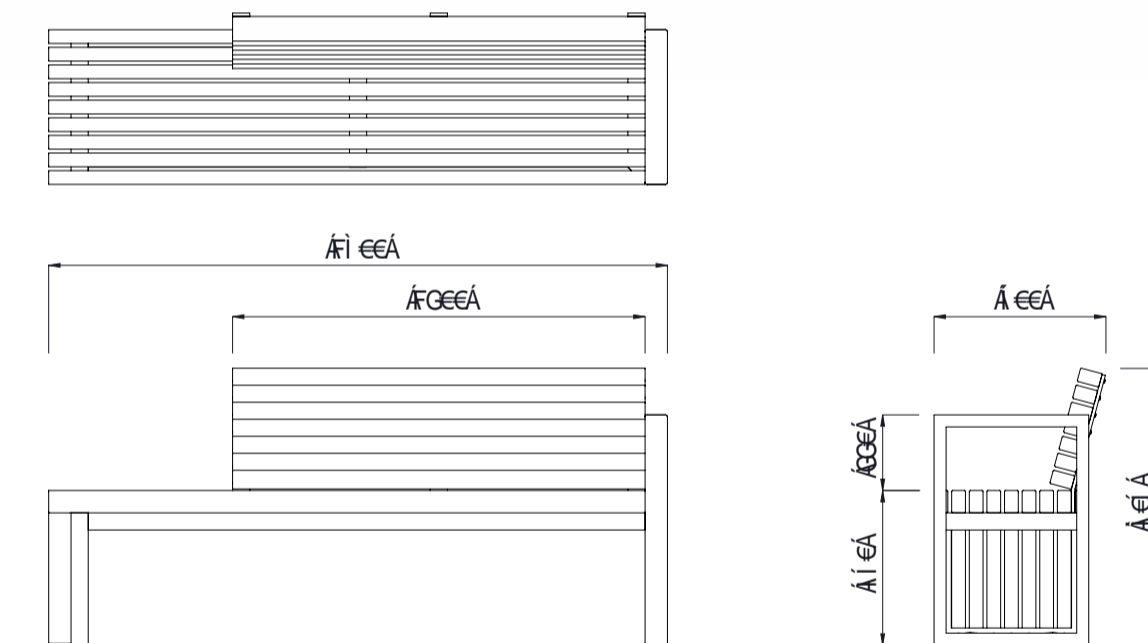

MATERIALS

- **Timber (Hardwood)**
  - Vitex as standard
  - Other species available on request
- **Steelwork**
  - Mild steel as standard
- **Hardware / Fasteners**
  - Stainless steel

FINISHES

- Un-sealed (Natural) as standard
- Hot dip galvanised and powdercoated

FINISH OPTIONS

- Penetrating oil / Graffiti guard / Clear sealant
- Custom paint options

OPTIONS

- Plant mounted with inserts or surface mounted
- Skate deterrents

DIMENSIONS

- 1800L x 805H x 500D as standard

WEIGHT

- 95Kg

- Part of the 'Capital' furniture suite. Made to order and can be customised to suit clients requirements.
- Furniture is not supplied with installation instructions, install fastenings or footing details. These are to be specified and determined by the installing contractor for the specific requirements of each site.