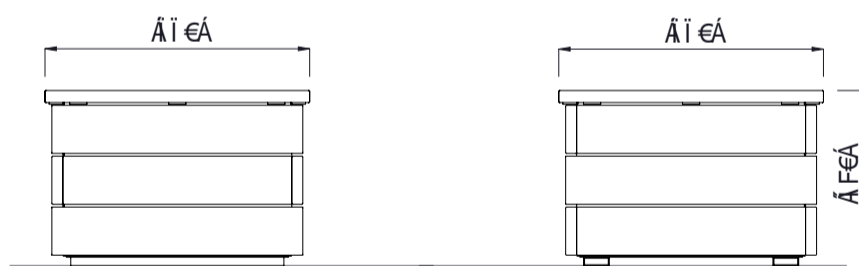

Ó[[\ ' | • Áã @ • Á @ , } Áe ^ Áã @eã ^ Á } | Áã áÁ æ Áã ^ Á Á ^ áã È

	MATERIALS	FINISHES	FINISH OPTIONS
Timber (Hardwood)	<ul style="list-style-type: none"> • Vitex as standard • Other species available on request 	<ul style="list-style-type: none"> • Un-sealed (Natural) as standard 	<ul style="list-style-type: none"> • Penetrating oil / Graffiti guard / Clear sealant
Steelwork	<ul style="list-style-type: none"> • Aluminium 		<ul style="list-style-type: none"> • Custom paint options
Hardware / Fasteners	<ul style="list-style-type: none"> • Stainless steel 		
	OPTIONS	DIMENSIONS	WEIGHT
		<ul style="list-style-type: none"> • 770L x 510H x 770D as standard 	<ul style="list-style-type: none"> • 57Kg