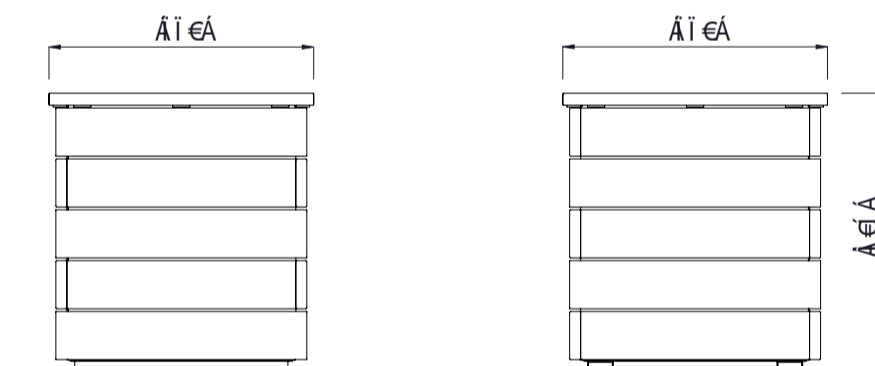

Ó[ [~|•Áã @•Á@, } Á^Á áãæ^Á } | Áã áÁ æ Áã-!Á Áãæ È

	MATERIALS	FINISHES	FINISH OPTIONS
Timber (Hardwood)	<ul style="list-style-type: none"> <li>Vitex as standard</li> <li>Other species available on request</li> </ul>	<ul style="list-style-type: none"> <li>Un-sealed (Natural) as standard</li> </ul>	<ul style="list-style-type: none"> <li>Penetrating oil / Graffiti guard / Clear sealant</li> </ul>
Steelwork	<ul style="list-style-type: none"> <li>Aluminium</li> </ul>		<ul style="list-style-type: none"> <li>Custom paint options</li> </ul>
Hardware / Fasteners	<ul style="list-style-type: none"> <li>Stainless steel</li> </ul>		
	OPTIONS	DIMENSIONS	WEIGHT
		<ul style="list-style-type: none"> <li>770L x 805H x 770D as standard</li> </ul>	<ul style="list-style-type: none"> <li>85Kg</li> </ul>