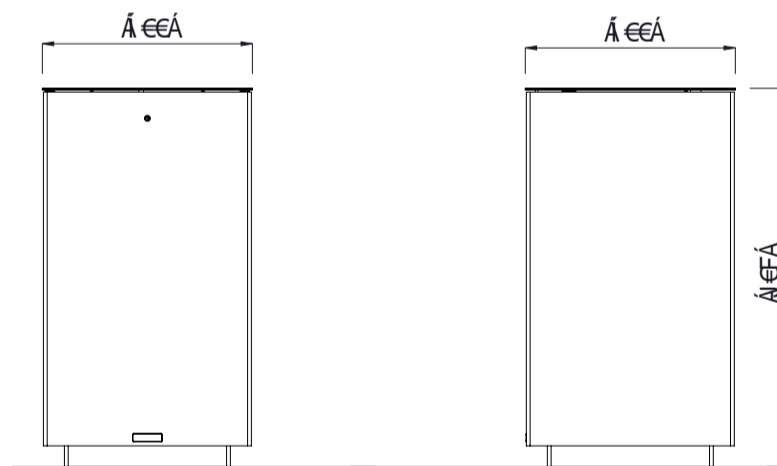

Ó[ [~!•Áá @•Á @, } Á^Á áááá^Á } | Áá áÁ æ Áá-!Á Á^áá ÉÁ

**MATERIALS**

- Steelwork**
  - Mild steel
- Hardware / Fasteners**
  - Stainless steel

**OPTIONS**

- Surface mounted as standard
- Laser cut logo / design

**FINISHES**

- Hot dip galvanised and **powdercoated**

**DIMENSIONS**

- 500L x 900H x 500D as standard

**FINISH OPTIONS**

- Custom paint options

**WEIGHT**

- 75Kg