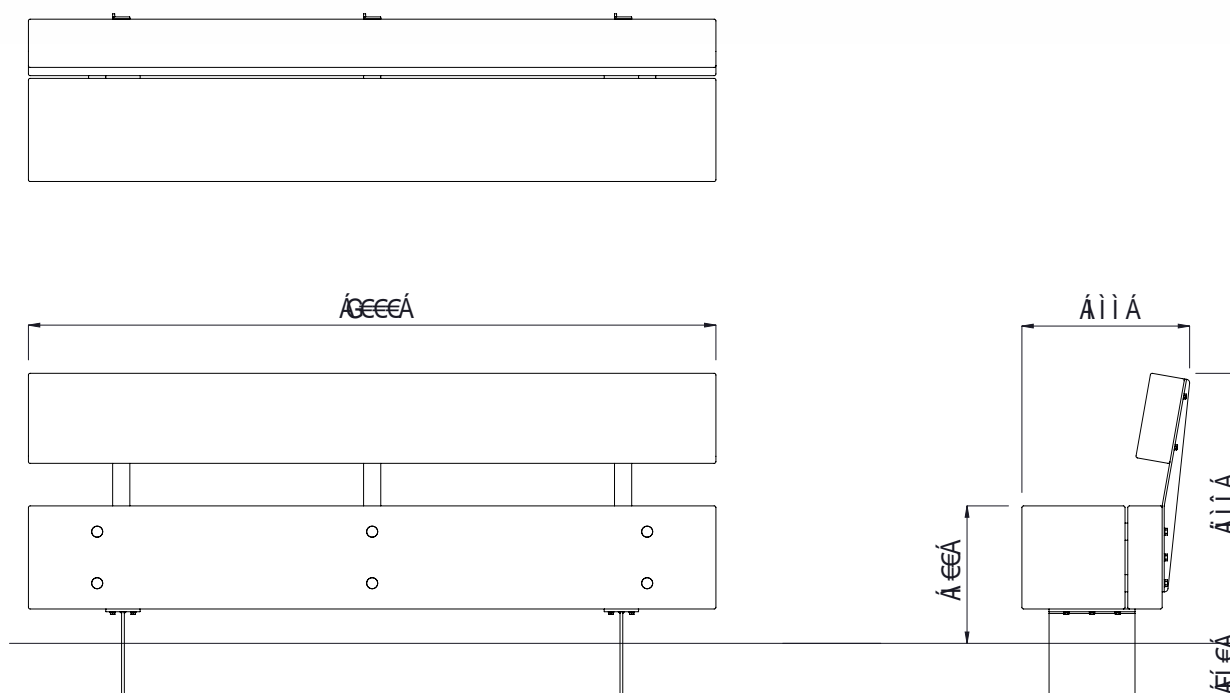

Ô[[|~|•Áã @•Á@, } Á^Á áãæÅ^Á } Áã áÁ æ Áã-!Á Á^æ È

MATERIALS

Timber (Hardwood)

- Purple Heart as standard
  Other species available on request

Steelwork

- Mild steel as standard

Hardware / Fasteners

- Stainless steel

OPTIONS

- Plant mounted
- Skate deterrents

FINISHES

- Un-sealed (Natural) as standard
- Hot dip galvanised powdercoated

DIMENSIONS

- 2000L x 786H x 488D as standard

FINISH OPTIONS

- Penetrating oil / Graffiti guard / Clear sealant
- Custom paint options

WEIGHT

- 354Kg

- Made to order and can be customised to suit clients requirements.
- Furniture is not supplied with installation instructions, install fastenings or footing details. These are to be specified and determined by the installing contractor for the specific requirements of each site.