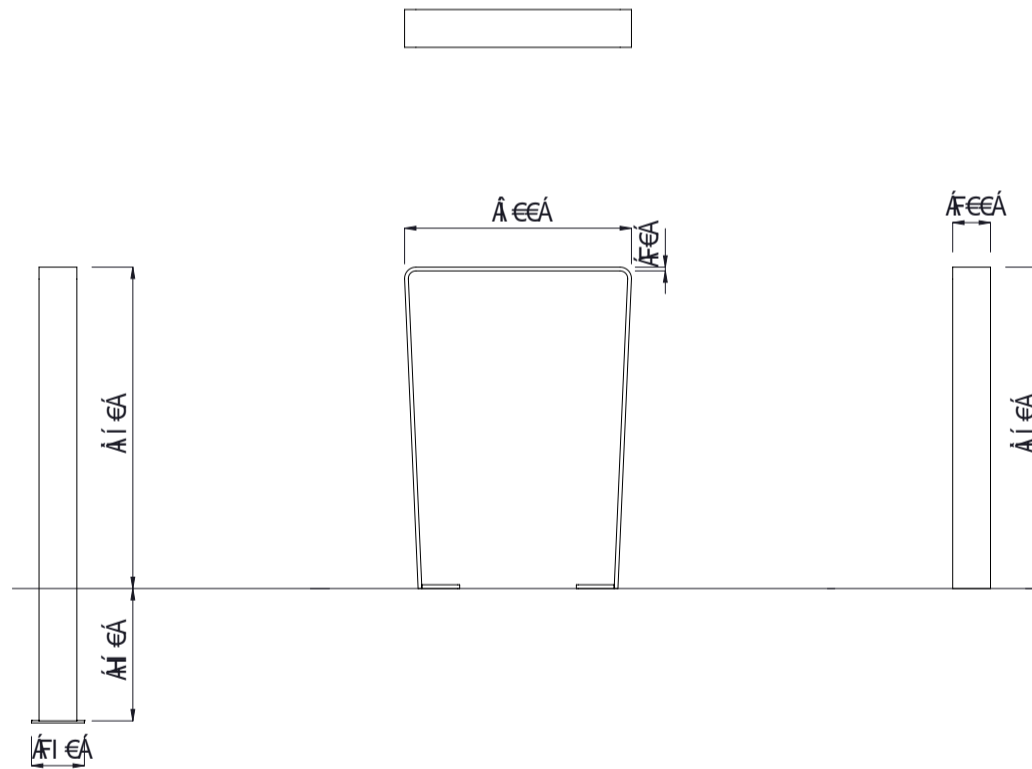

Ō[|^ĀŌ|^] Šā ^æĀŌ^ &|^ĀJcæ} ā

	MATERIALS	FINISHES	FINISH OPTIONS
Steelwork	<ul style="list-style-type: none"> Mild steel as standard 	<ul style="list-style-type: none"> Hot dip galvanised and Powdercoated 	<ul style="list-style-type: none"> Custom paint options
	OPTIONS	DIMENSIONS	WEIGHT
	<ul style="list-style-type: none"> Plant or surface mounted 	<ul style="list-style-type: none"> 600L x 850H (Surface mounted) 600L x 1200H (Plant mounted 350 inground) 	<ul style="list-style-type: none"> 19Kg 24Kg