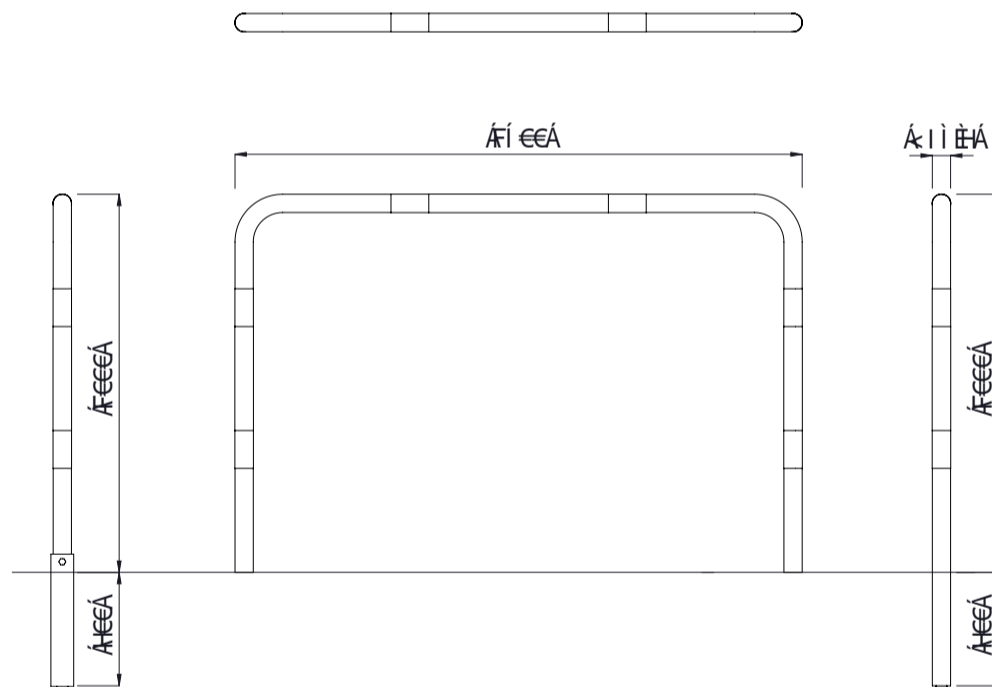

Ô[|^ÁÕ!æàÜæã FÍ €€Y ÁÁ€€€P

| | MATERIALS | FINISHES | FINISH OPTIONS |
|-----------|--|--|--|
| Steelwork | <ul style="list-style-type: none"> Mild steel | <ul style="list-style-type: none"> Hot dip galvanised only or Hot dip galvanised and powdercoated | <ul style="list-style-type: none"> Custom paint options |
| | OPTIONS | DIMENSIONS | WEIGHT |
| | <ul style="list-style-type: none"> Plant Mounted or Removable | <ul style="list-style-type: none"> 1500L x 1000H x Ø48.3 600L x 1000H x Ø48.3 1000L x 1000H x Ø48.3 | <ul style="list-style-type: none"> 14Kg 11Kg 12.5Kg |