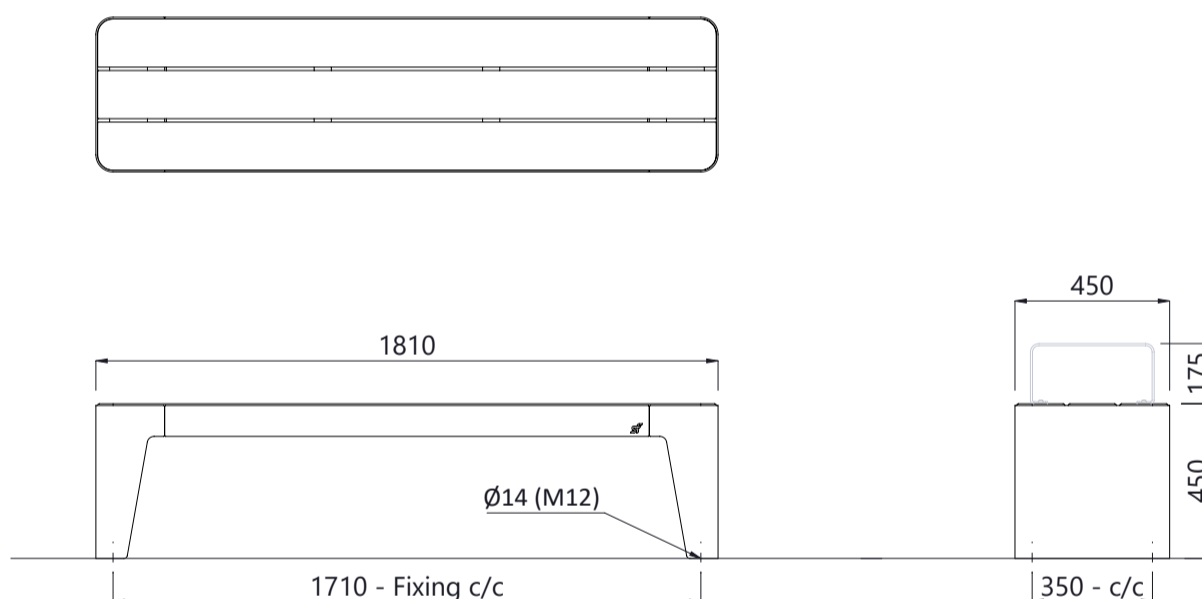

Plaza Bench 1800mm Long

Colours / finishes shown are indicative only and may differ in reality.

	MATERIALS	FINISHES	FINISH OPTIONS
Timber (Hardwood)	<ul style="list-style-type: none"> 140 x 32 (Nom) Vitex as standard Other species available on request 	<ul style="list-style-type: none"> Un-sealed (Natural) as standard 	<ul style="list-style-type: none"> Penetrating oil / Graffiti guard
Metalwork	<ul style="list-style-type: none"> Aluminium as standard 	<ul style="list-style-type: none"> Powdercoated 	<ul style="list-style-type: none"> Custom paint options
Hardware / Fasteners	<ul style="list-style-type: none"> Stainless steel 		
	OPTIONS	DIMENSIONS	WEIGHT
<ul style="list-style-type: none"> Optional armrests 		<ul style="list-style-type: none"> 1810L x 450H x 450D as standard 	<ul style="list-style-type: none"> 35 Kg

MOUNT TYPE

- Surface mounted - TYPE C

(Refer to Footing Detail Sheet for mount type)

- Part of the 'Plaza' furniture suite. Made to order and can be customised to suit clients requirements.
- Furniture is not supplied with installation instructions, install fastenings or footing details. These are to be specified and determined by the installing contractor for the specific requirements of each site.