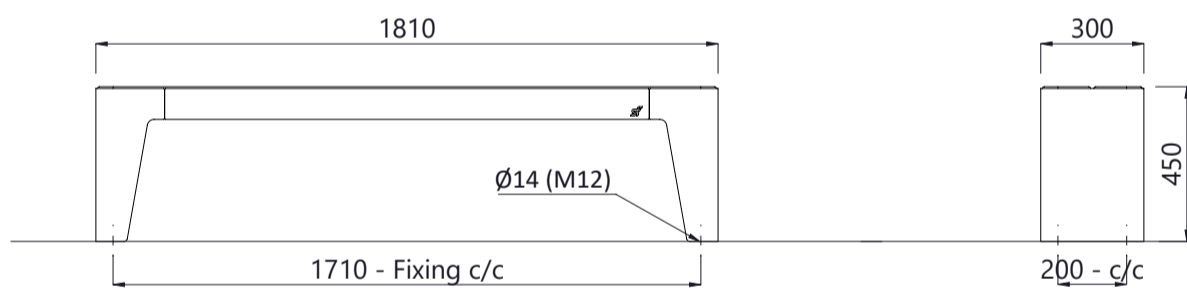

Plaza Narrow Bench

1800mm Long

Colours / finishes shown are indicative only and may differ in reality.

	MATERIALS	FINISHES	FINISH OPTIONS
Timber (Hardwood)	<ul style="list-style-type: none"> 140 x 32 (Nom) Vitex as standard Other species available on request 	<ul style="list-style-type: none"> Un-sealed (Natural) as standard 	<ul style="list-style-type: none"> Penetrating oil / Graffiti guard
Metalwork	<ul style="list-style-type: none"> Aluminium as standard 	<ul style="list-style-type: none"> Powdercoated 	<ul style="list-style-type: none"> Custom paint options
Hardware / Fasteners	<ul style="list-style-type: none"> Stainless steel 		
	OPTIONS	DIMENSIONS	WEIGHT
		<ul style="list-style-type: none"> 1810L x 450H x 300D as standard 	<ul style="list-style-type: none"> 26 Kg

MOUNT TYPE

- Surface mounted - TYPE C

(Refer to Footing Detail Sheet for mount type)

- Part of the 'Plaza' furniture suite. Made to order and can be customised to suit clients requirements.
- Furniture is not supplied with installation instructions, install fastenings or footing details. These are to be specified and determined by the installing contractor for the specific requirements of each site.