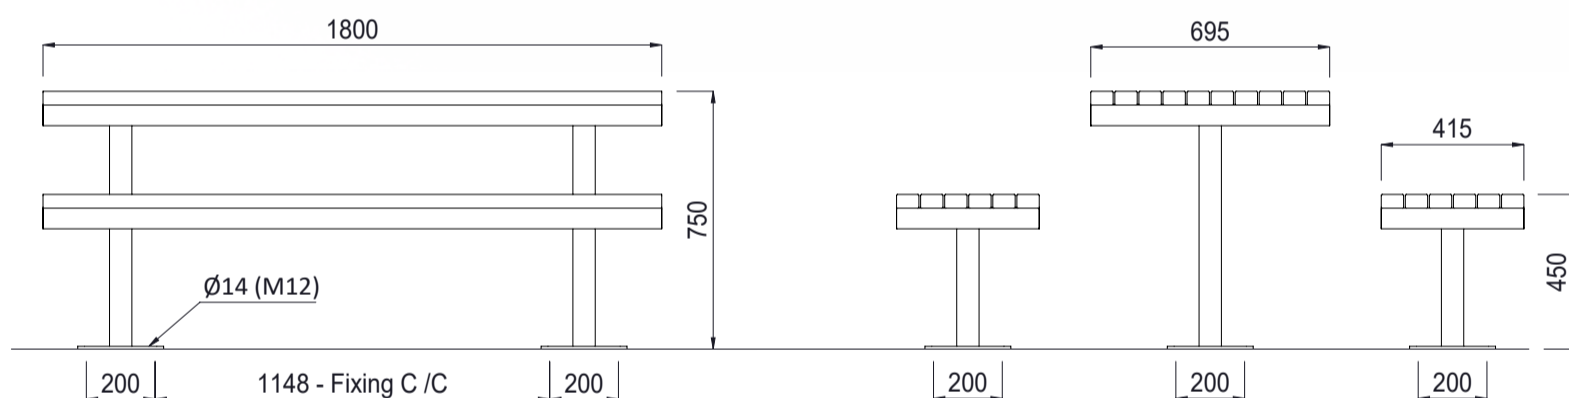

Vista Picnic Set 1800L

Colours / finishes shown are indicative only and may differ in reality.

	MATERIALS	FINISHES	FINISH OPTIONS
Timber	<ul style="list-style-type: none"> Vitex as standard (Hardwood) Other species available on request Composite Slats 	<ul style="list-style-type: none"> Un-sealed (Natural) as standard 	<ul style="list-style-type: none"> Penetrating oil / Graffiti guard / Clear sealant
Metalwork	<ul style="list-style-type: none"> Aluminium 	<ul style="list-style-type: none"> Powdercoated 	<ul style="list-style-type: none"> Custom paint options
Hardware / Fasteners	<ul style="list-style-type: none"> Stainless steel 		
	OPTIONS	DIMENSIONS	WEIGHT
	<ul style="list-style-type: none"> Post plant or surface mounted 	<ul style="list-style-type: none"> 1800L x 450H x 415D (Bench) 1800L x 750H x 695D (Table) 	<ul style="list-style-type: none"> 37Kg (49Kg Composite) X2 55Kg (78Kg Composite)

MOUNT TYPE

(Refer to footing detail sheet for mount type)

- Surface mounted - **TYPE B1**
- Plant mounted - **TYPE D**

- Part of the 'Vista' furniture suite. Made to order and can be customised to suit clients requirements.
- Furniture is not supplied with installation instructions, install fastenings or footing details. These are to be specified and determined by the installing contractor for the specific requirements of each site.